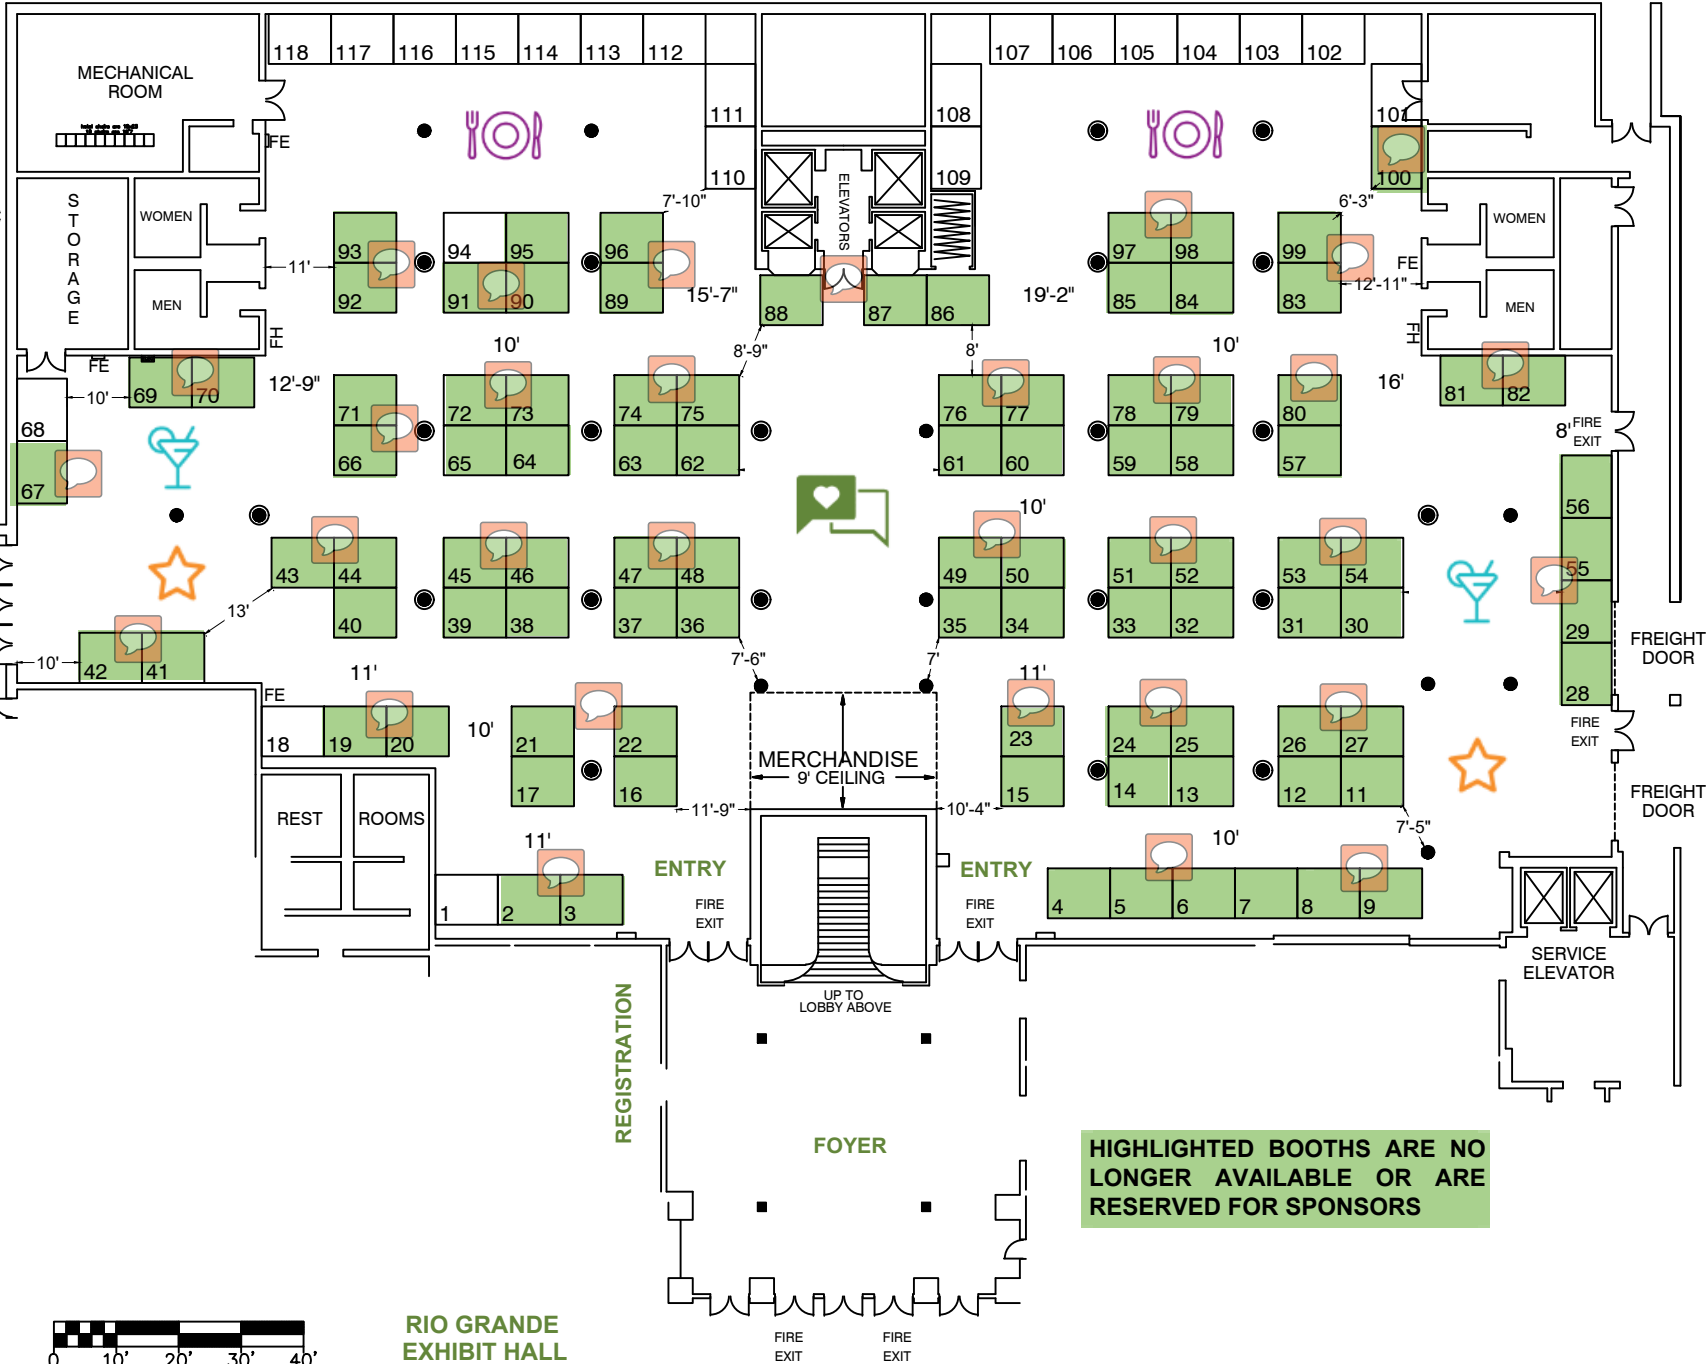

LEADINGAGE TEXAS SOLUTIONS EXPO

MAY 20 - 21, 2019

RENAISSANCE AUSTIN HOTEL - RIO GRANDE EXHIBIT HALL - AUSTIN, TX

BOOTH COUNT

| Dimension | Size | Qty | SqFt |
|-----------|------|-----|-------|
| 8x10' | 80 | 117 | 9,360 |
| Totals: | | 117 | 9,360 |

- represents columns
-  DRINKS
-  ENTERTAINMENT
-  EXPO HUB
-  FOOD

RIO GRANDE EXHIBIT HALL

HIGHLIGHTED BOOTHS ARE NO LONGER AVAILABLE OR ARE RESERVED FOR SPONSORS