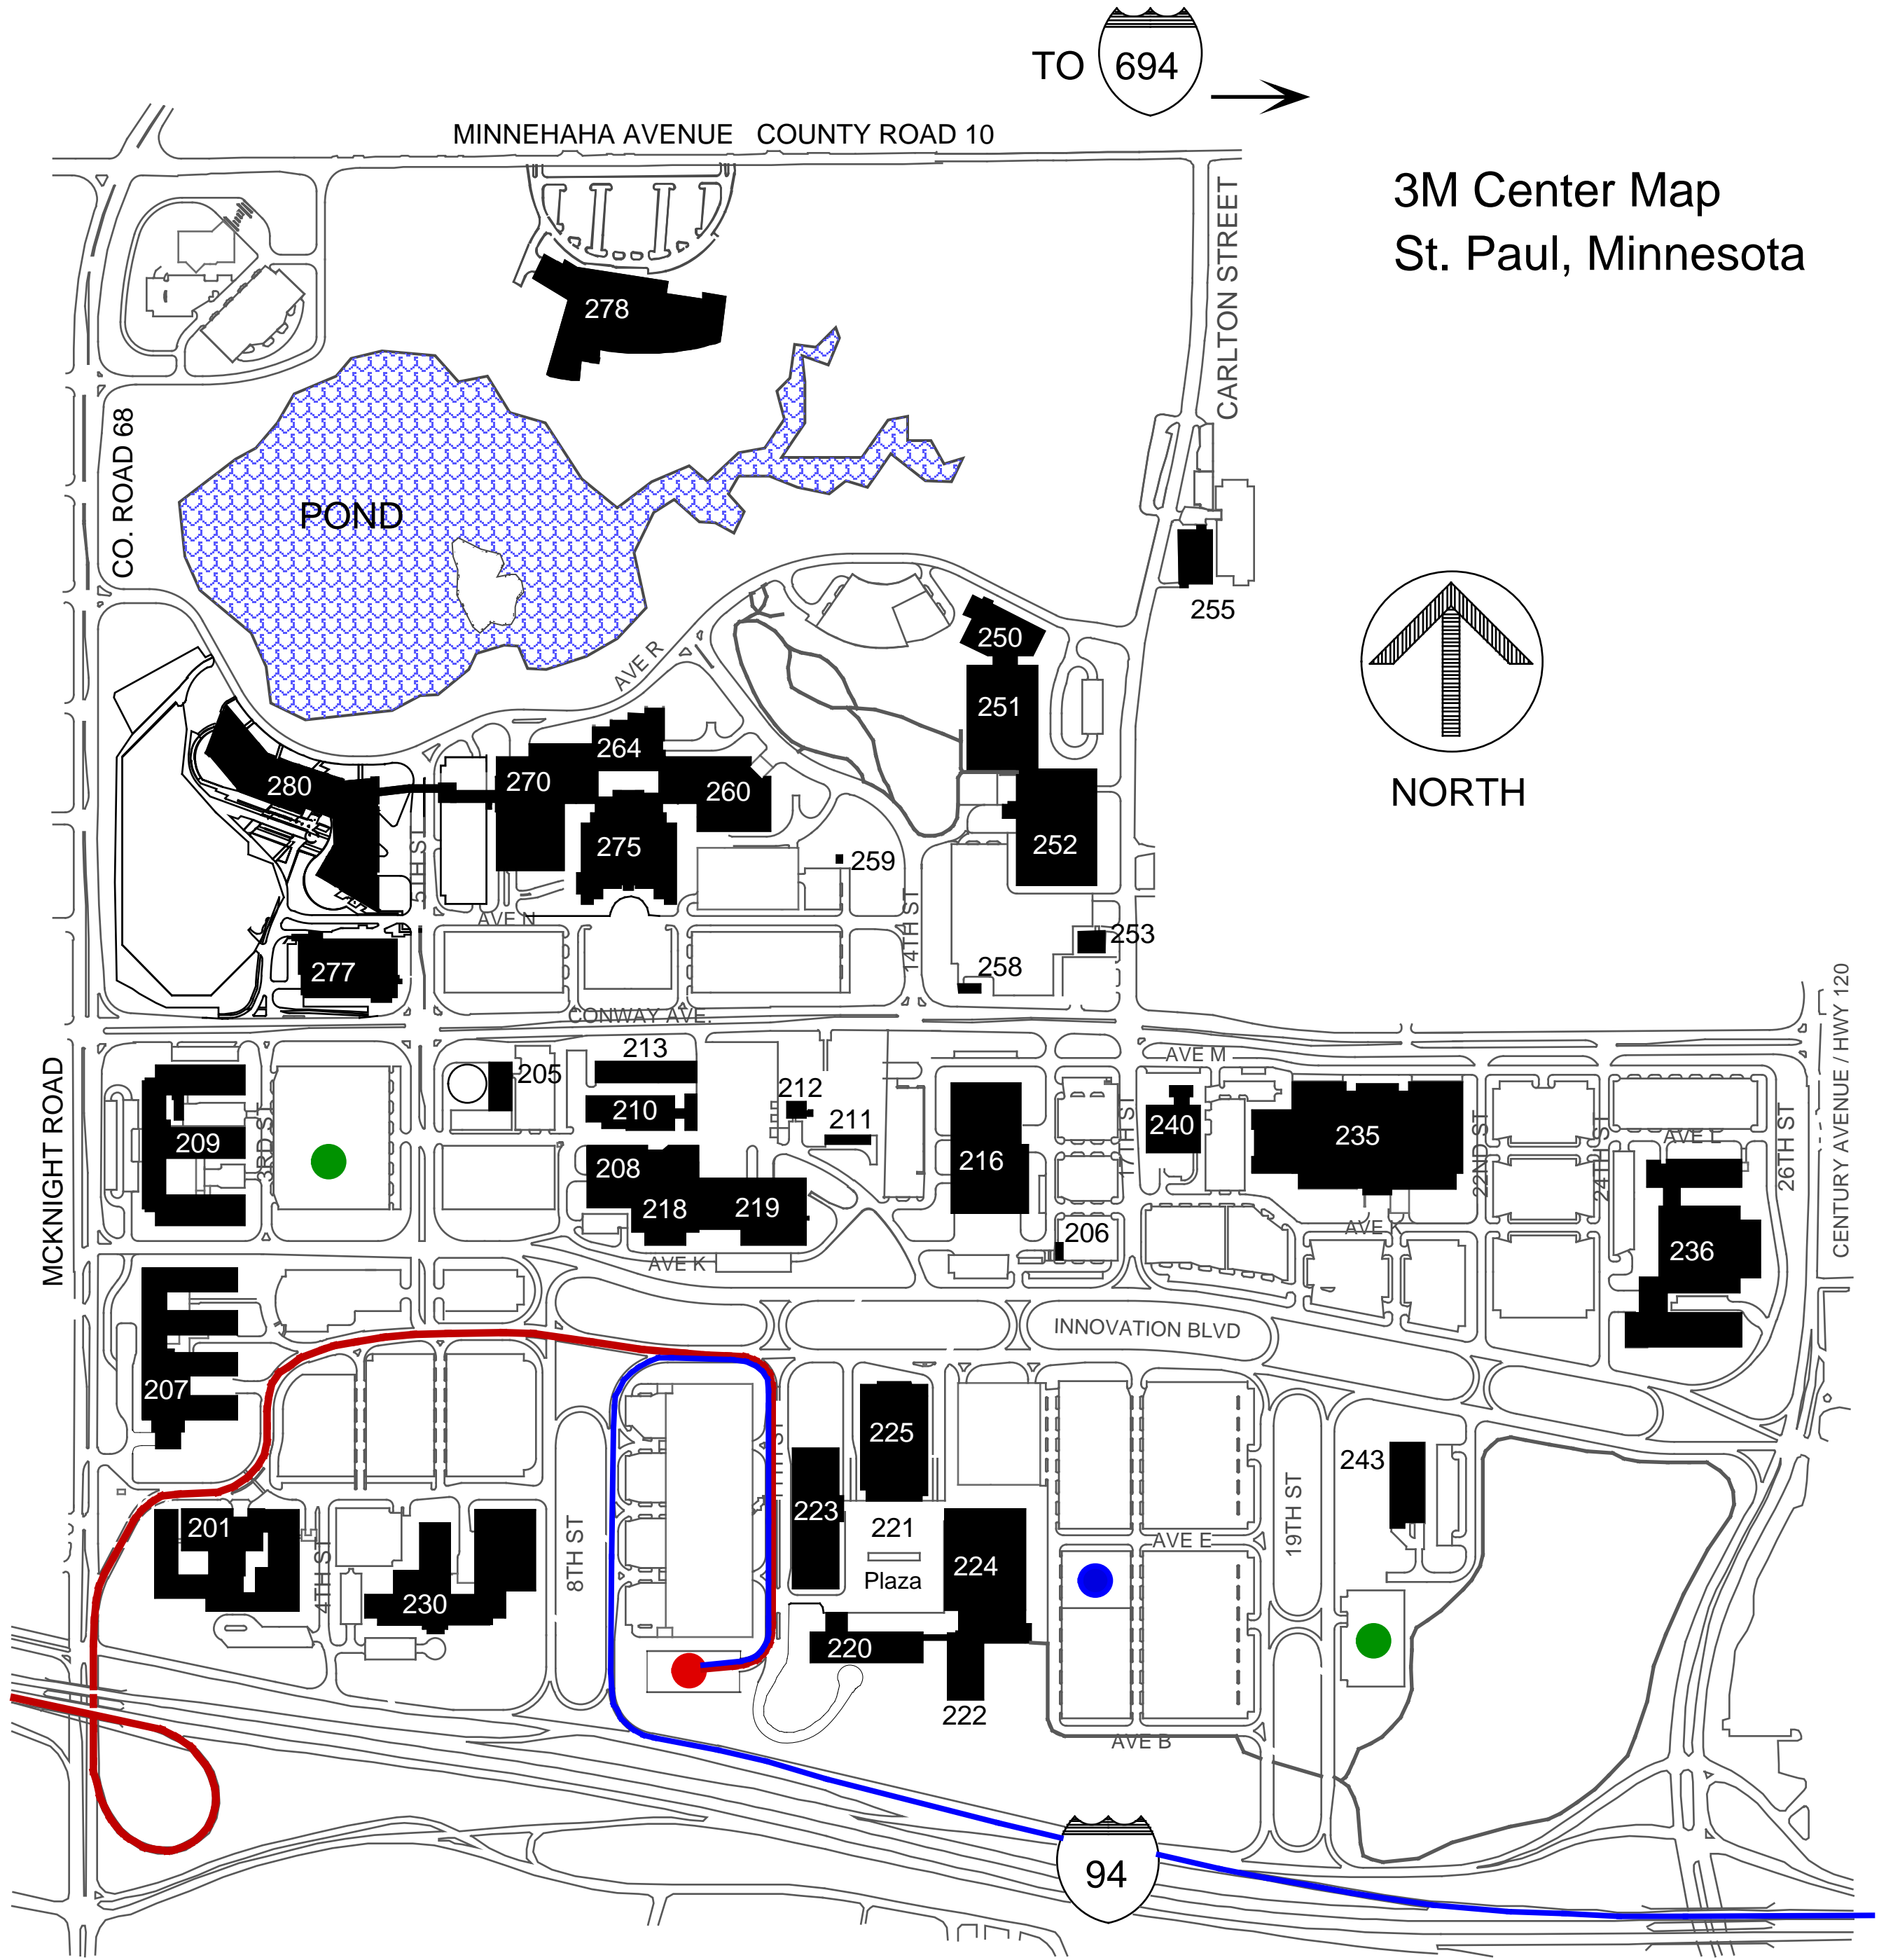

TO  →

3M Center Map St. Paul, Minnesota

NORTH

← TO SAINT PAUL
TO WISCONSIN →
AND  

- VISITOR PARKING BUILDINGS 220, 223, 224, 225
- NON RESIDENT EMPLOYEE, RETIREES AND OVERFLOW VISITOR
- EMPLOYEE OVERFLOW
Express Van - 612-217-3990
(BUILDING 209 Only)

VISITOR PARKING
From the West

VISITOR PARKING
From the East