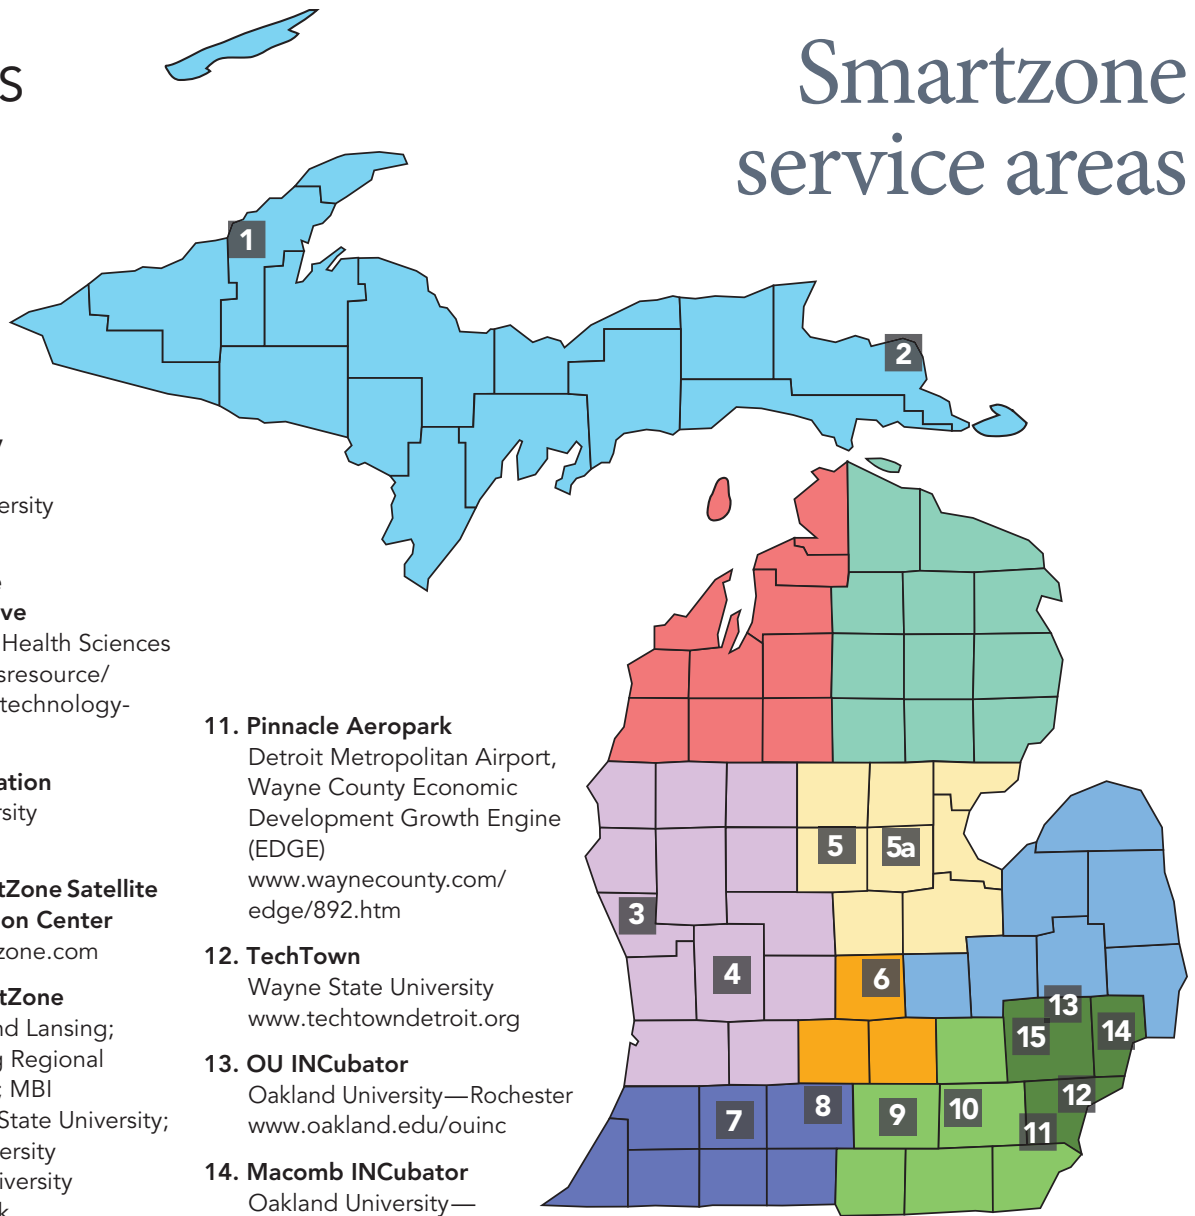

SMARTZONES

1. **MTEC SmartZone**
  Michigan Technological University
  www.mtecsz.com
2. **Sault Ste. Marie**
  Lake Superior State University
  www.ssmartzone.com
3. **Michigan Alternative and Renewable Energy Center**
  Grand Valley State University
  www.gvsu.edu/marec
4. **West Michigan Science and Technology Initiative**
  Cook-DeVos Center for Health Sciences
  www.gvsu.edu/businessresource/west-michigan-science-technology-initiative-5.htm
5. **CMU Research Corporation**
  Central Michigan University
  www.cmurc.com
6. 5a. **Mount Pleasant SmartZone Satellite MidMichigan Innovation Center**
   www.mtpleasantsmartzone.com
6. **Lansing Regional SmartZone**
  Cities of East Lansing and Lansing; Ingham County; Lansing Regional Chamber of Commerce; MBI International; Michigan State University; the Michigan State University Foundation; and the University Corporate Research Park
  <http://edc.lansingmi.gov/modules.php?name=Pages&sp_id=244&smenu_id=168>
7. **Southwest Michigan Innovation Center**
  Western Michigan University
  www.kazoosmic.com
8. **Battle Creek Unlimited**
  Western Michigan University and Kellogg Community College
  www.bcunlimited.org
9. **Jackson Technology Park**
  Baker College, Jackson Community College and Spring Arbor University
  www.enterprisegroup.org
10. **Ann Arbor SPARK**
  University of Michigan and Eastern Michigan University
  www.annarborusa.org

Smartzone service areas

11. **Pinnacle Aeropark**
  Detroit Metropolitan Airport, Wayne County Economic Development Growth Engine (EDGE)
  www.waynecounty.com/edge/892.htm
12. **TechTown**
  Wayne State University
  www.techtowndetroit.org
13. **OU INCubator**
  Oakland University—Rochester
  www.oakland.edu/ouinc
14. **Macomb INCubator**
  Oakland University—Macomb
  www.oakland.edu/macombouinc
15. **Automation Alley**
  Lawrence Technological University and Oakland University
  www.automationalley.com

REGIONS

- Upper Peninsula region
- Northwest region
- Northeast region
- West Michigan region
- East Central region
- East Michigan region
- South Central region
- Southwest Michigan region
- Southeast Michigan region
- Detroit Metro region

2819-140108

PURE MICHIGAN®