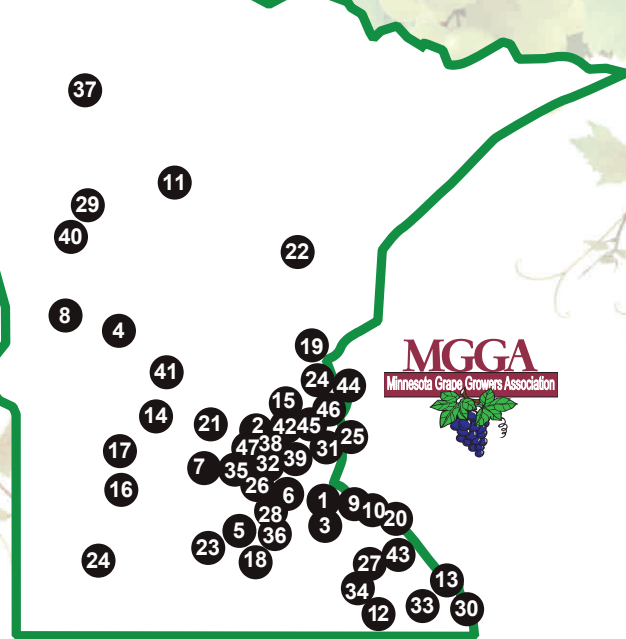

Minnesota Wineries

- **1 Alexis Bailly Vineyard** ♯
  18200 Kirby Ave, Hastings, MN 55033
  651-437-1413
  abvwines.com
- **2 Buffalo Rock Winery** ☼ ♯
  4527 - 23rd St SE, Buffalo, MN 55313
  763-682-WINE (9463)
  buffalorockwinery.com
- **3 Cannon River Winery** ☼ ♯
  421 Mill St W, Cannon Falls MN 55009
  507-263-7400
  cannonriverwinery.com
- **4 Carlos Creek Winery** ☼ ♯
  6693 Cty Rd 34 NW, Alexandria MN 56308
  320-846-5443
  carloscreekwinery.com
- **5 Chankaska Creek Ranch Winery** ☼ ♯
  1179 E. Pearl St, Kasota, MN 56050
  507-931-0089
  chankaskawines.com
- **6 Crofut Family Vineyard & Winery**
  21646 Langford Ave S (Hwy 13), Jordan,
  MN 55352, 952-492-3227
  crofutwinery.com
- **7 Crow River Winery** ☼ ♯
  14848 Hwy 7 East, Hutchinson, MN 55350
  320-587-2922
  crowriverwinery.com

- **8 Eagleview Winery**
  15237 300th St., Ashby, MN 56309
  218-747-2261
  eagleviewwinery.com
- **9 Falconer Vineyards Winery & Nursery** ♯
  3572 Old Tyler Rd, Red Wing, MN 55066
  651-388-8849
  falconervineyards.com
- **10 Flower Valley Vineyard** ☼ ♯
  29212 Orchard Rd, Red Wing, MN 55066
  651-388-1770
  flowervalleyvineyard.com
- **11 Forestedge Winery** ♯
  35295 State 64, Laporte, MN 56461
  218-224-3535
  forestedgewinery.com
- **12 Four Daughters Vineyard & Winery** ☼ ♯
  78757 State Hwy 16, Spring Valley, MN 55975,
  507-346-7300
  fourdaughtersvineyard.com
- **13 Garvin Heights Vineyards, LLC** ☼ ♯
  2255 Garvin Heights Rd, Winona, MN 55987
  507-454-WINE (9463)
  ghvwine.com
- **14 Glacial Ridge Winery** ♯
  15455 Old Mill Rd, Spicer MN 56288
  320-796-WINE (9463)
  glacialridgewinery.com
- **15 Goose Lake Farm & Winery** ☼ ♯
  6760 213th Ave NW, Nowthen, MN 55330
  763-753-9632
  gooselakefarm.com
- **16 Grandview Valley Winery**
  42703 Grandview Ave., Belview, MN 56214
  507-938-WINE (9463)
  gvwinery.com
- **17 Hinterland Vineyards** ♯
  3060 - 120th Ave SE, Clara City, MN 56222
  320-847-3060
  hinterlandvineyards.com
- **18 Indian Island Winery** ☼ ♯
  18018 631st Ave, Janesville, MN 56048
  507-234-6222
  indianislandwinery.com

☼ Minnesota Grape Growers Association Member
♯ Featured in MGGA Passport