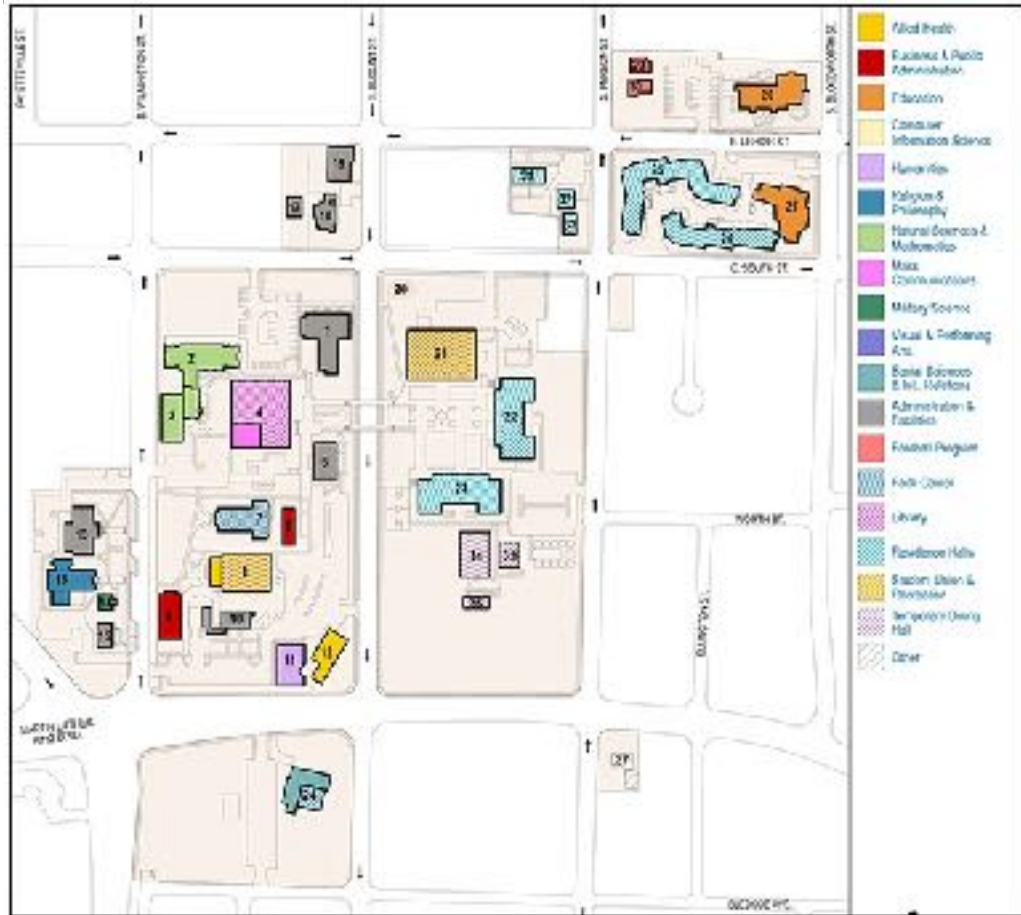

Shaw University Campus Map & Directions

Event location - Estey Hall

***Parking - lot located behind the Library Bldg. off of Wilmington Street**

Directions:

From I 95 North

Take the Raleigh / Hwy. 64 exit (138); travel 64 West to New Bern Avenue. Stay on New Bern Avenue to the corner of New Bern Avenue and Blount Street. Turn left onto Blount Street, go to Martin Luther King Jr. Blvd, turn left and go to first light, turn right onto Person Street, the campus entrance will be on left.

Shaw University

Campus Map & Directions

From I 85 South

Take the US #1/401 South Exit. US #1/401 South will become Capital Boulevard. Continue on Capital Boulevard to South Street. Turn left, go past McDonalds, turn right at first light (Blount Street), go to first light turn left onto Martin Luther King Jr. Blvd., go to first light and turn left onto Person Street. Campus entrance will be on left.

From 64 West

Take 64 West to New Bern Avenue. Stay on New Bern Avenue to the corner of New Bern Avenue and Blount Street. Turn left onto Blount Street, go to Martin Luther King Jr. Blvd, turn left and go to first light, turn right onto Person Street, the campus entrance will be on left.

From 70 East

Take 70 East. As it approaches Raleigh, it becomes Glenwood Avenue. Continue on Glenwood Avenue to Morgan Street. Turn left onto Morgan Street. At the corner of Morgan Street and Blount Street, turn right onto Blount Street. go to first light turn left onto Martin Luther King Jr. Blvd., go to first light and turn left onto Person Street. Campus entrance will be on left.