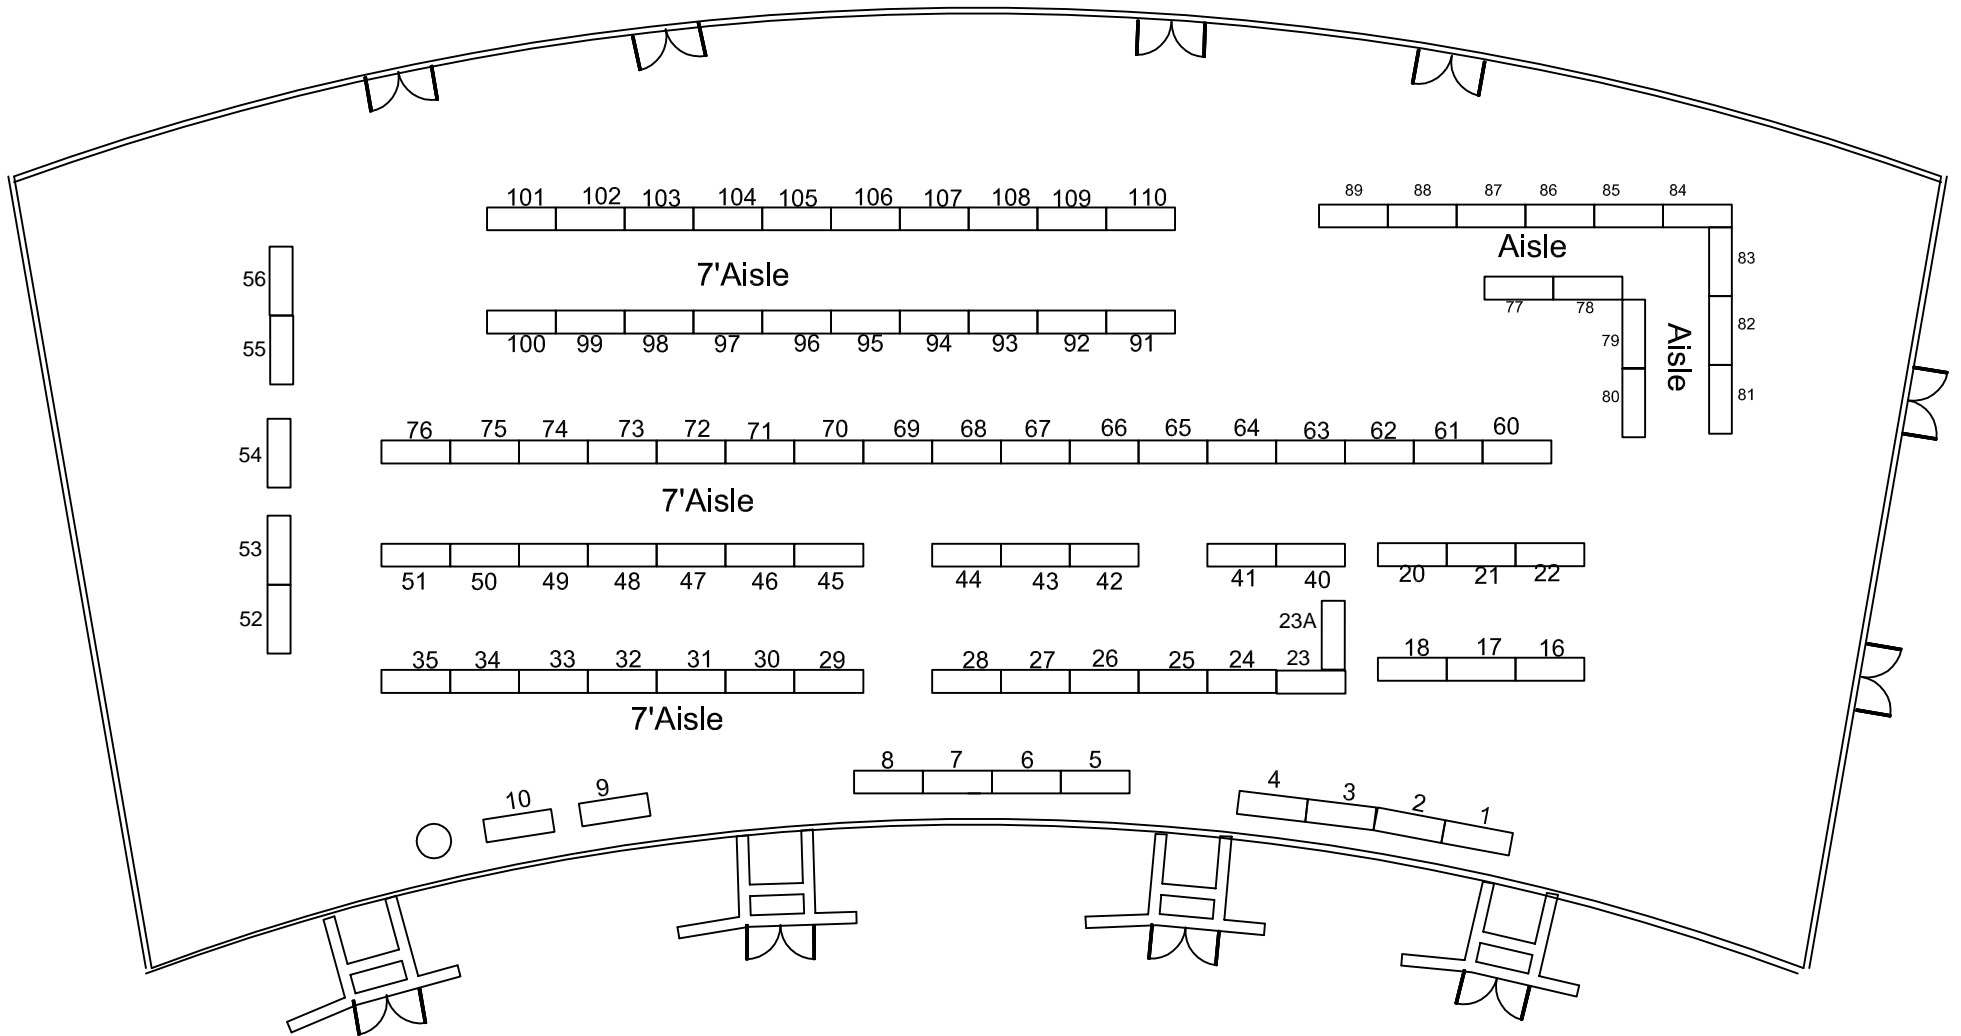

NAIBA
October 16, 2019
Grand Ballroom
Crown Plaza - Cherry Hill, NJ

6' Tables