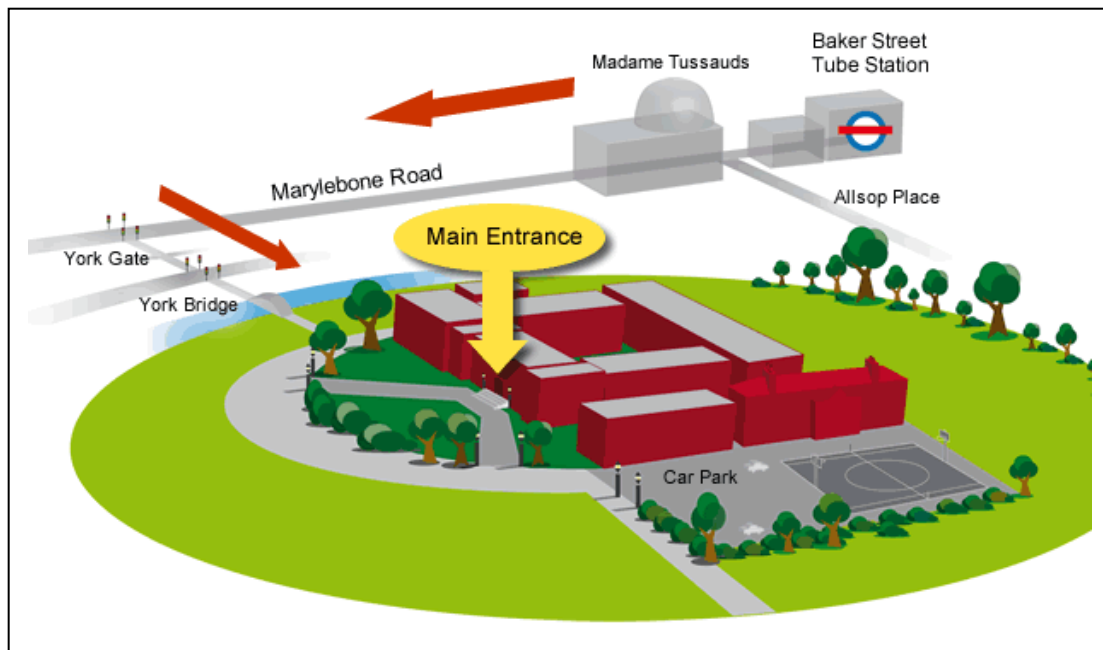

Venue Directions

Venue Address

Regent's University London, Inner Circle, Regent's Park, London, NW1 4NS

Nearest Tube

Baker Street

Nearby Rail Stations

Euston, Paddington, Marylebone and Kings Cross

By Road

The M40 joins Marylebone Road.
A1/M1 via Camden.

Car Parking

We have over 70 car parking spaces onsite on a first come first serve basis. The hourly rate is £2.50 midweek and fixed rate at weekends at £15.00 per day

Directions

The closest Underground station is Baker Street. On leaving Baker Street tube station turn left, walk past Madame Tussauds and take the next available left into York Gate, continue into Regent's Park over York Bridge. The main entrance is on the left. Total walking time is 10 minutes.