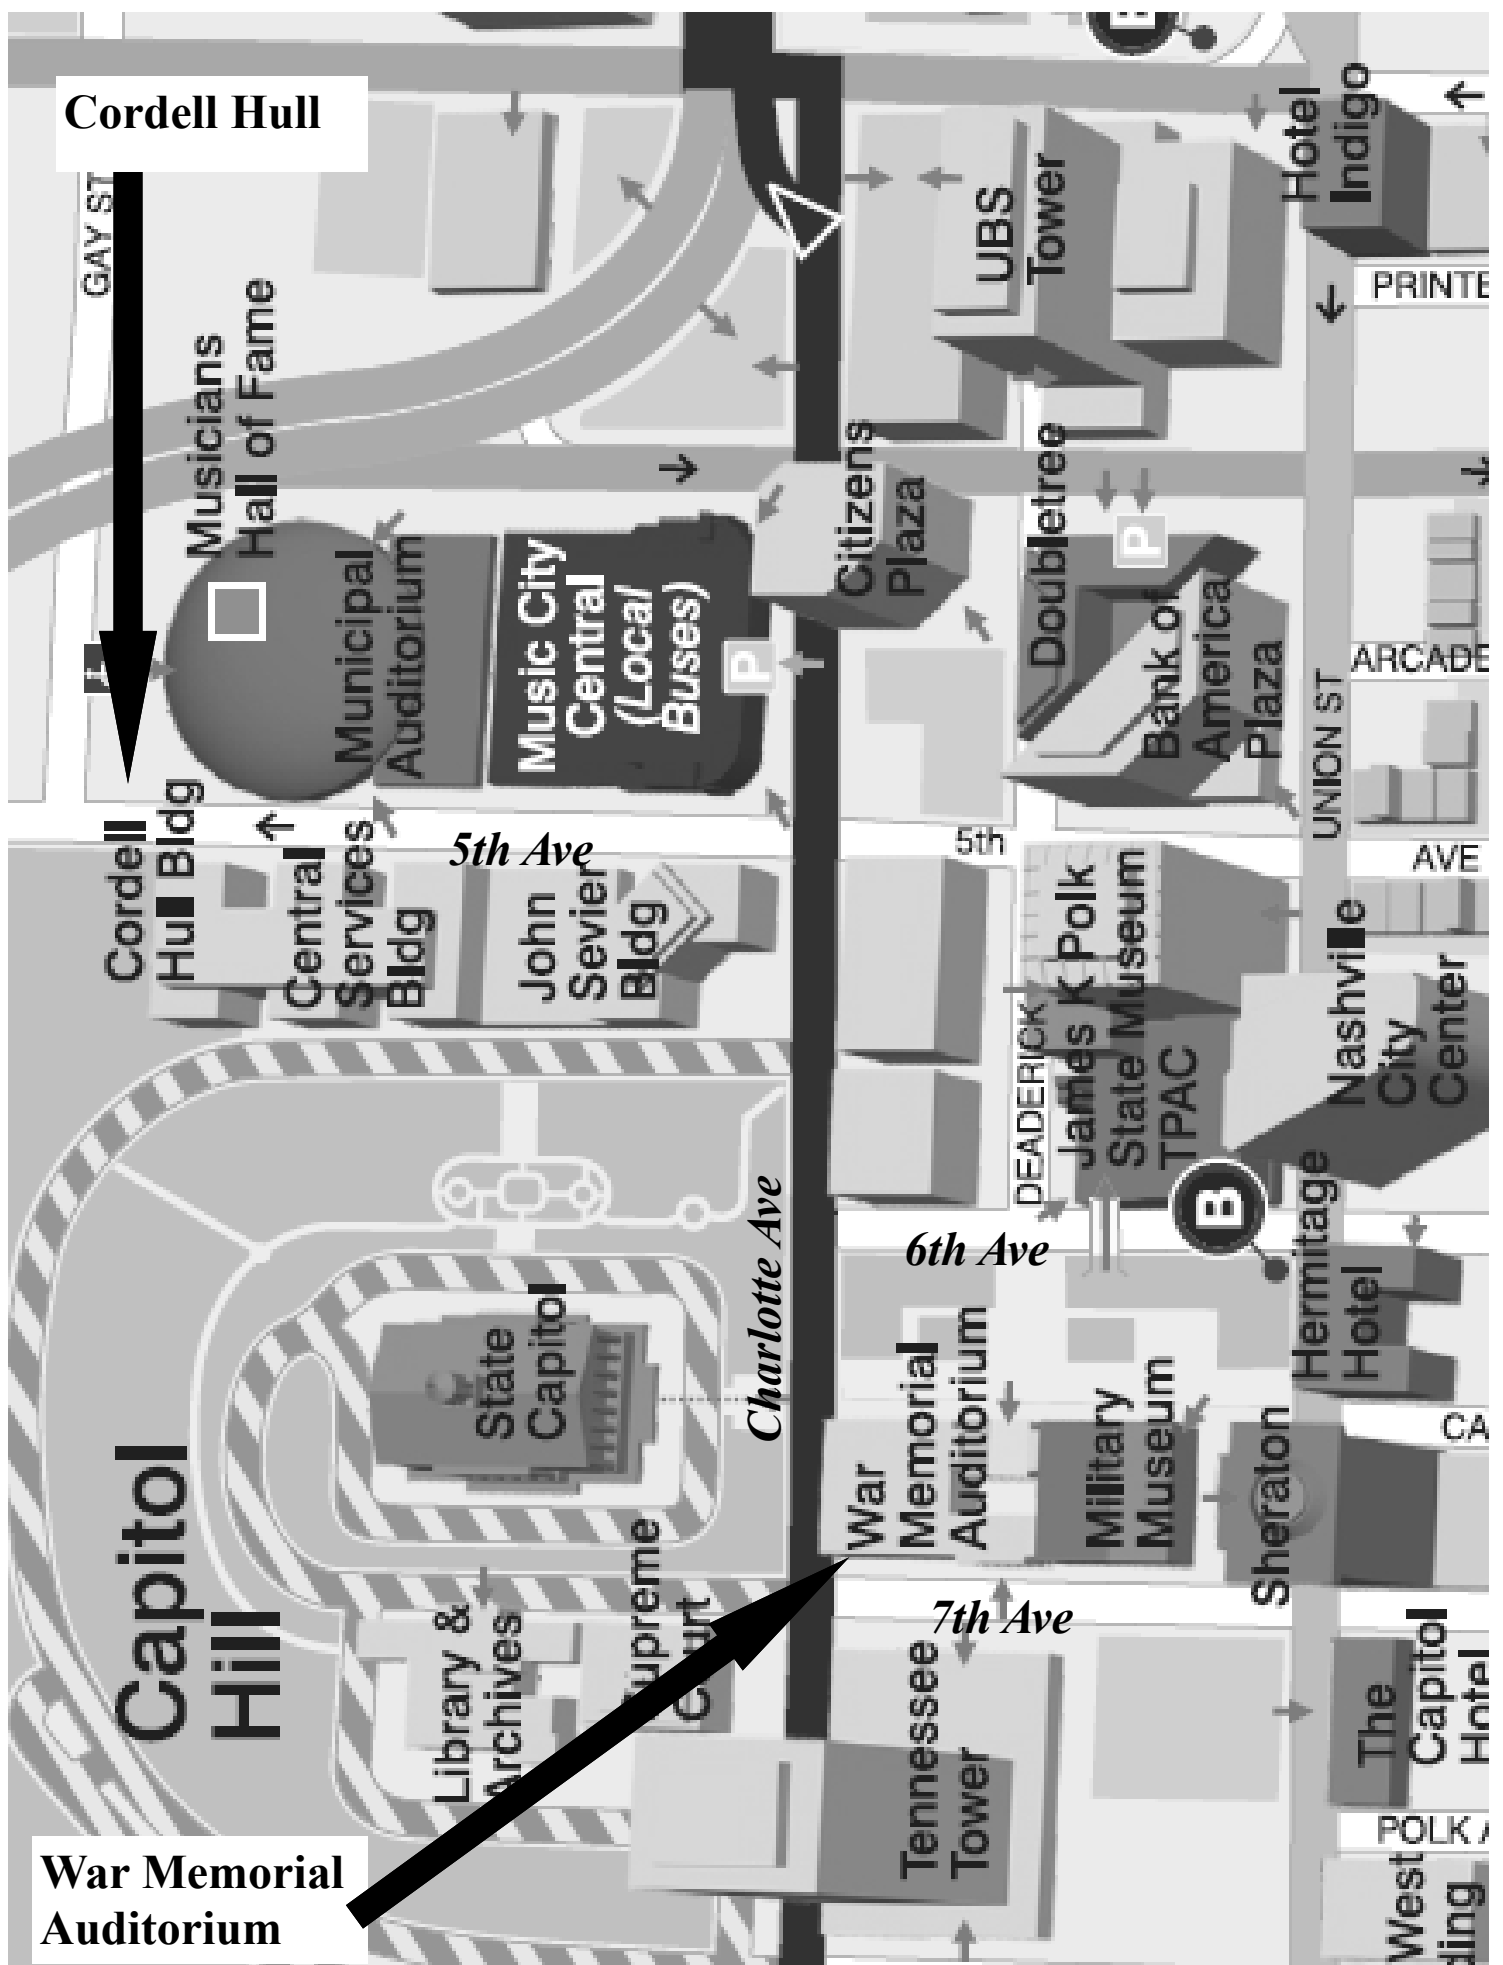

War Memorial Auditorium

Union Ave

Charlotte Ave

ENTER WAR MEMORIAL AT ARROWS

7th Ave

Outside Stairs to and from 6th Ave Near TPAC

6th Ave

ENTER WAR MEMORIAL AT ARROWS

Cordell Hull

Cordell Hull Bldg

Central Services Bldg

John Sevier Bldg

Capitol Hill

Library & Archives

Supreme Court

State Capitol

Charlotte Ave

War Memorial Auditorium

Military Museum

Sheraton

Hermitage Hotel

Nashville City Center

James K Polk State Museum TPAC

DEADERICK

5th

6th Ave

7th Ave

Citizens Plaza

Doubletree

Bank of America Plaza

UNION ST

ARCADE