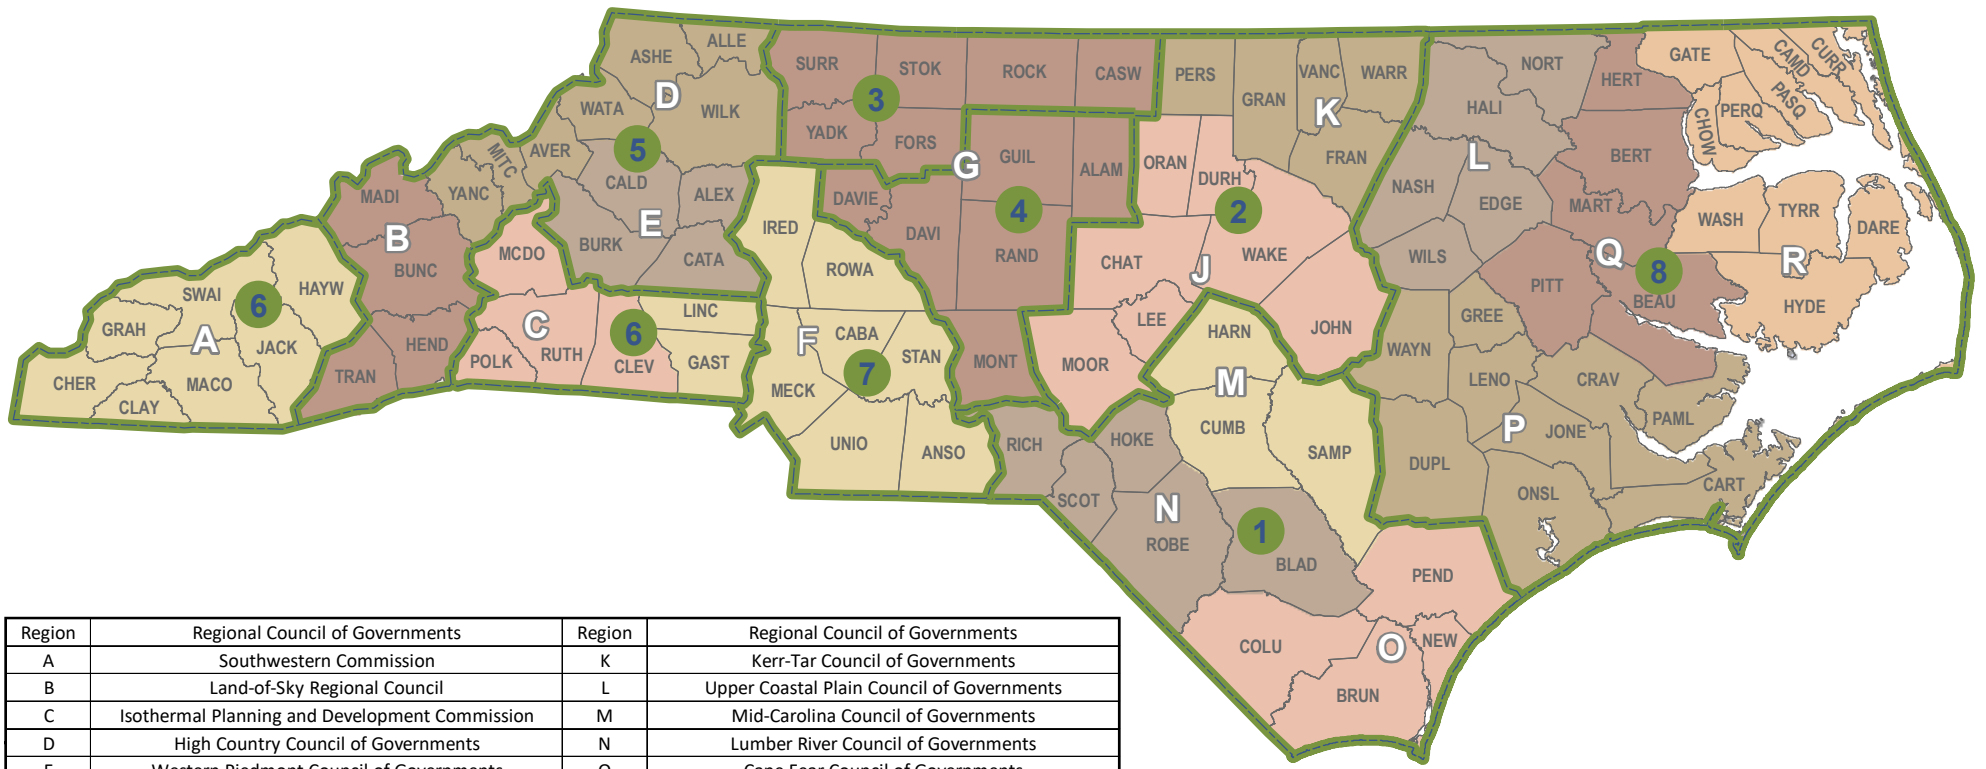

# ICMA/NCCCMA Senior Advisor Service Areas

Region	Regional Council of Governments	Region	Regional Council of Governments
A	Southwestern Commission	K	Kerr-Tar Council of Governments
B	Land-of-Sky Regional Council	L	Upper Coastal Plain Council of Governments
C	Isothermal Planning and Development Commission	M	Mid-Carolina Council of Governments
D	High Country Council of Governments	N	Lumber River Council of Governments
E	Western Piedmont Council of Governments	O	Cape Fear Council of Governments
F	Centralina Council of Governments	P	Eastern Carolina Council of Governments
G	Piedmont Triad Council of Governments	Q	Mid-East Commission
J	Triangle J Council of Governments	R	Albemarle Commission

Senior Advisor Service Areas  
 # Regional Council of Governments Boundaries  
 County Boundaries  
# Senior Advisors

0 12.5 25 50 Miles

Map updated by  
 WPCOG on 02/13/2020.

Note: Managers and Assistant Managers are welcome to contact any of the listed Senior Advisors.