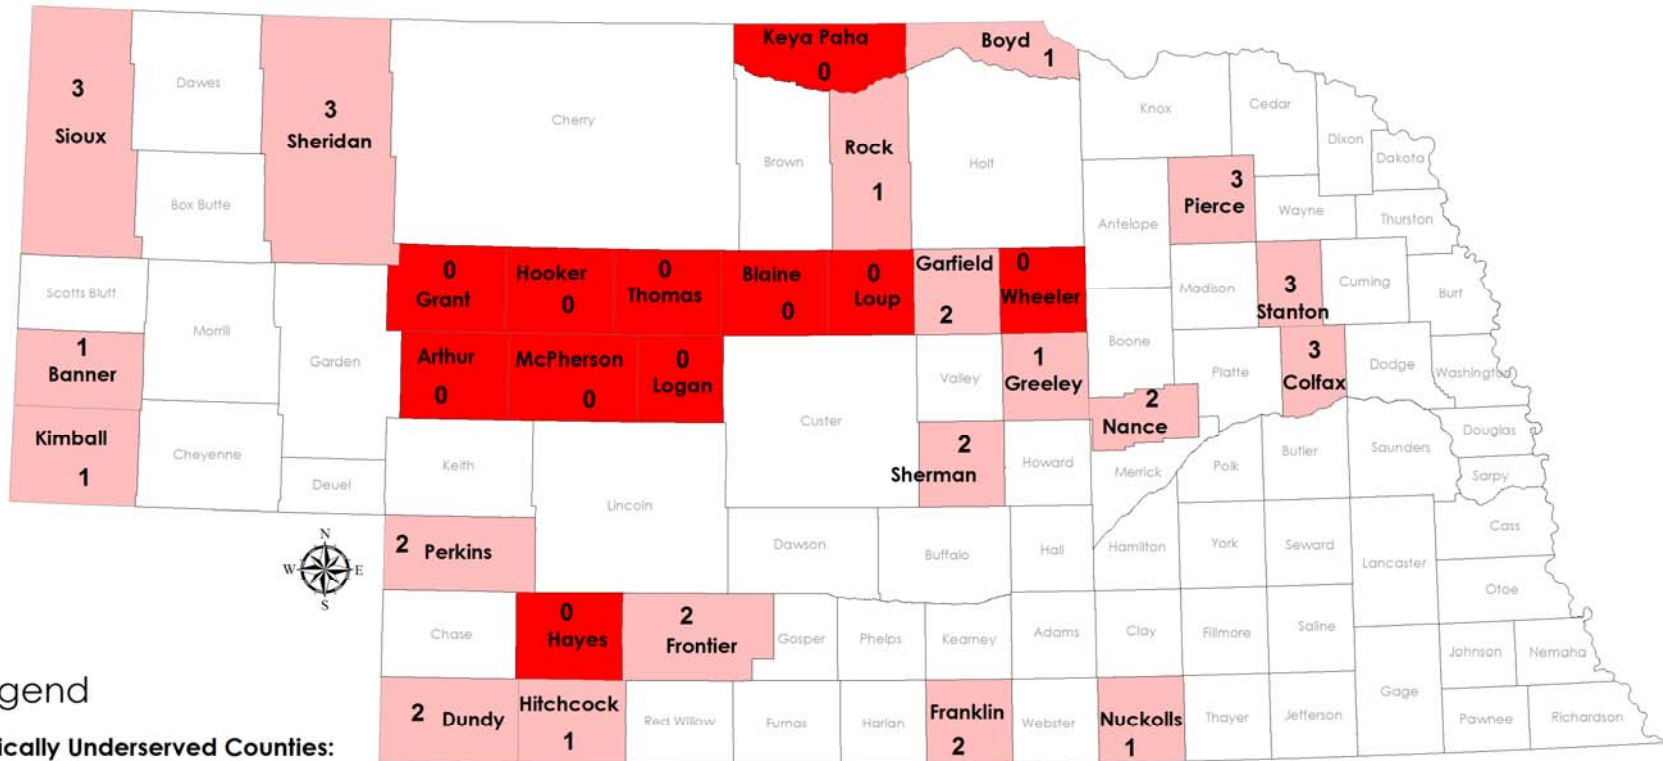

# Attorneys Per County in Nebraska

Counties with Zero and Counties with Three or Fewer Attorneys

## Legend

Critically Underserved Counties:

- ZERO ATTORNEYS = 11
- 3 OR FEWER ATTORNEYS = 19