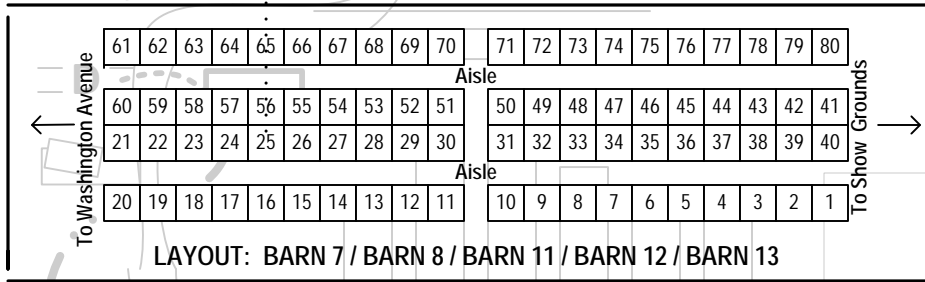

HITS ON THE HUDSON GROUNDS STABLING LAYOUT ~ BACK BARN AND FEI BARN

1/16/2013

FEI BARN