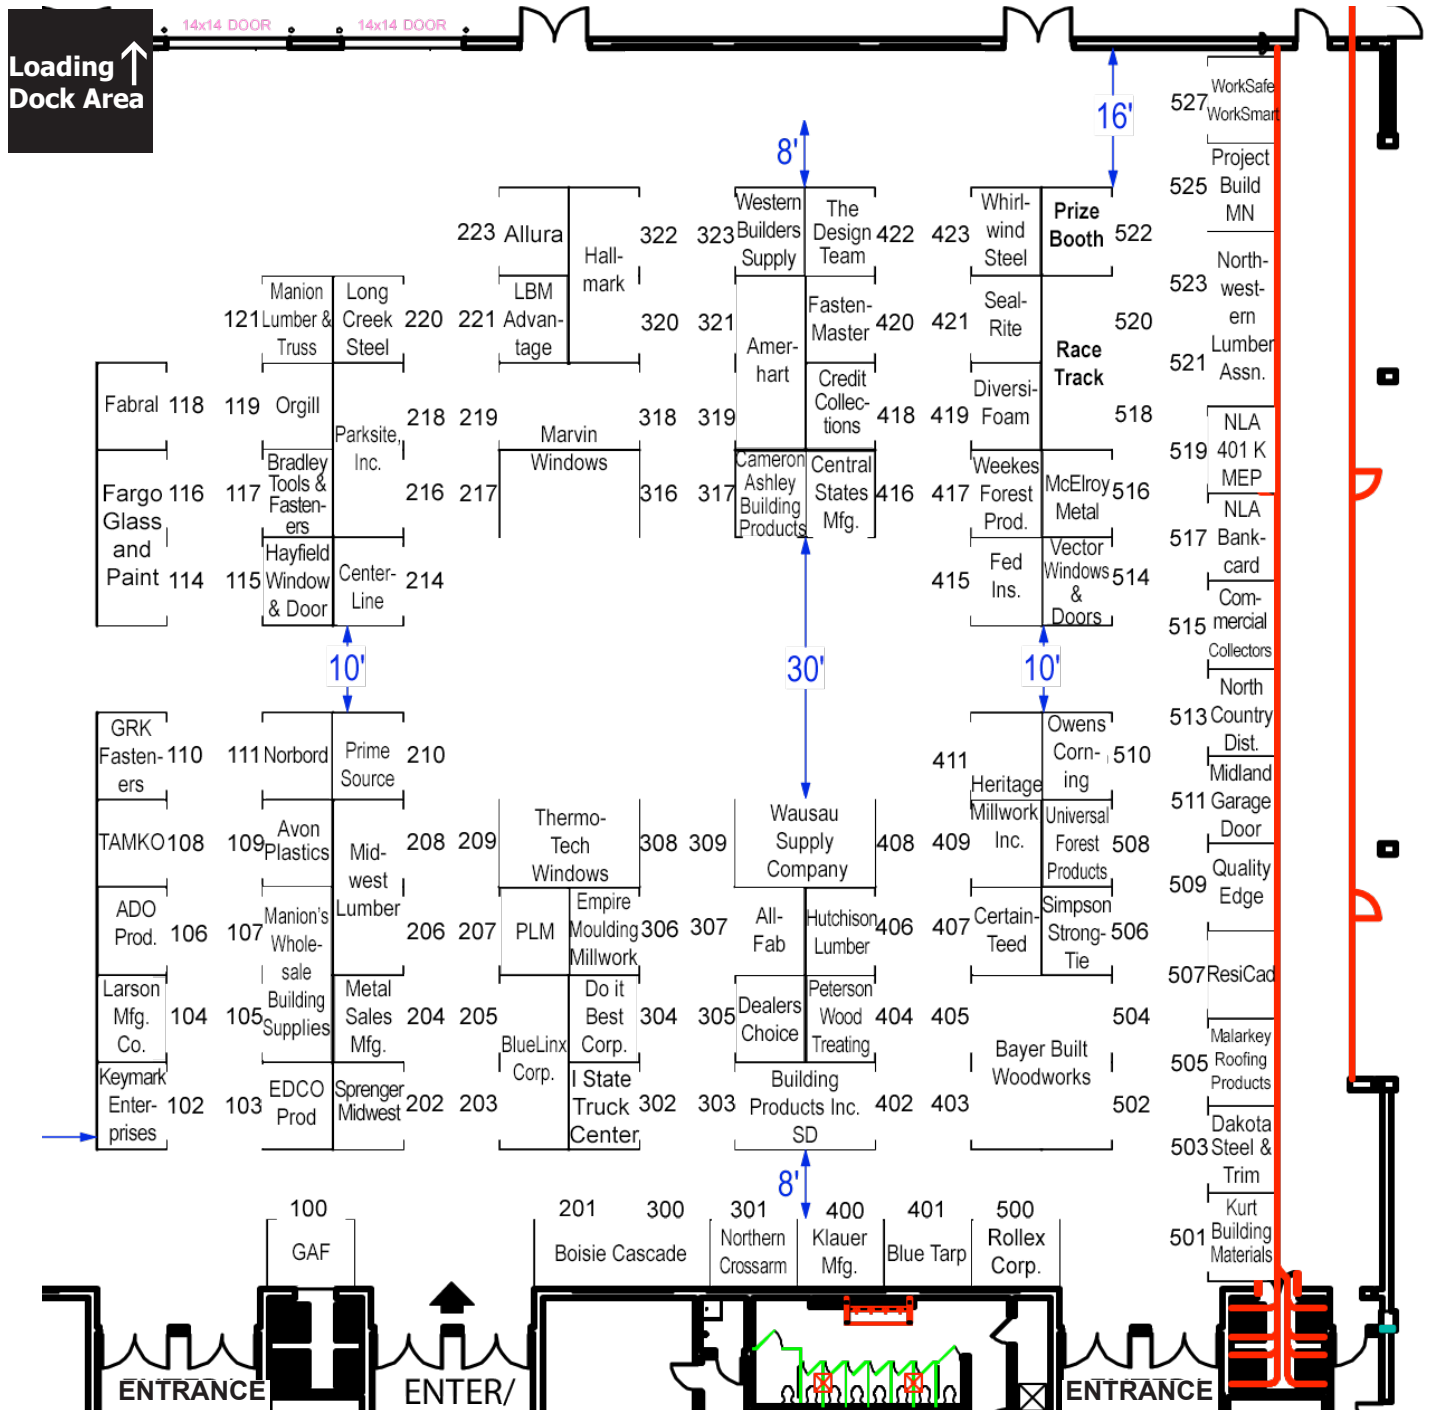

- Dimensions of booths are either 8' deep x 10' wide OR reverse dimensions of 10' deep x 8' wide, depending upon the booth location
- Concrete floor in hall
- Venue has both ground level loading doors and an elevated loading dock

**See page 2 for a list of reserved booths - UPDATED: January 18, 2019**

**Registration**

Best Western/  
 Kelly Inn ↓

# January 28-29, 2019 • Rivers Edge Convention Center • St Cloud, MN

- Dimensions of booths are either 8' deep x 10' wide OR reverse dimensions of 10' deep x 8' wide, depending upon the booth location
- Concrete floor in hall
- Venue has both ground level loading doors and an elevated loading dock