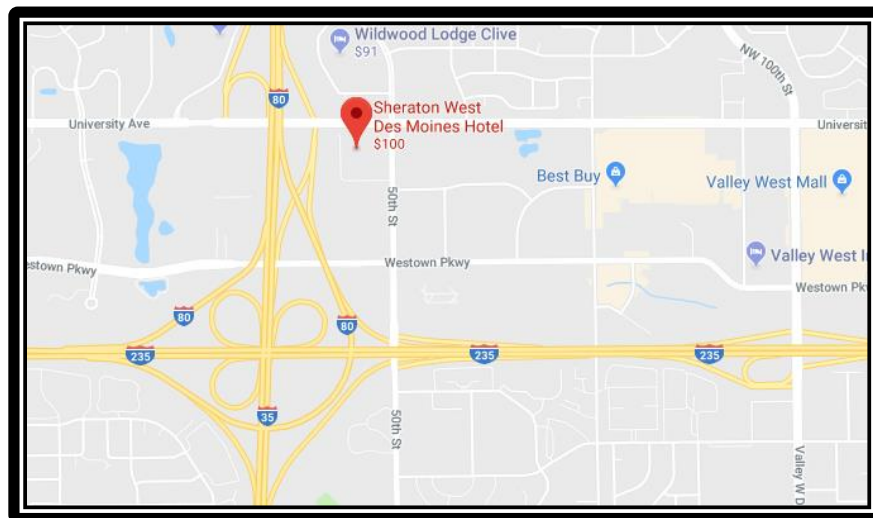

PARKING & DIRECTIONS

Iowa Lumber Convention February 26, 2019 (Tuesday)

**SHERATON WEST DES MOINES HOTEL
1800 50TH STREET
WEST DES MOINES, IOWA 50266**

Parking

Parking at the Sheraton West Des Moines is complimentary.

Directions

North

- Follow Interstate 35 South/Interstate 80 West to the University Avenue Exit 124.
- Turn left onto University Avenue.
- The hotel is located on the corner of 50th and University.

East

- Follow Interstate 80 West/Interstate 35 South to the University Avenue Exit (exit 124).
- Turn left onto University Avenue.
- The hotel is located on the corner of 50th and University.
- Alternately, take Interstate 235 West to the 50th Street exit.
- Turn right off of the exit and the hotel is on the left.

South

- From the Des Moines International Airport take a right onto Fleur Drive.
- Head south to Highway 5 North.
- Continue on Highway 5 North to Interstate 35 North.
- Continue on Interstate 35 North to University Avenue.
- Take Exit 72C.
- The hotel will be on the right.

West

- Follow Interstate 80 East to the University Avenue, Exit 124.
- Turn right onto University Avenue.
- The hotel is located on the corner of University Avenue and 50th Street.