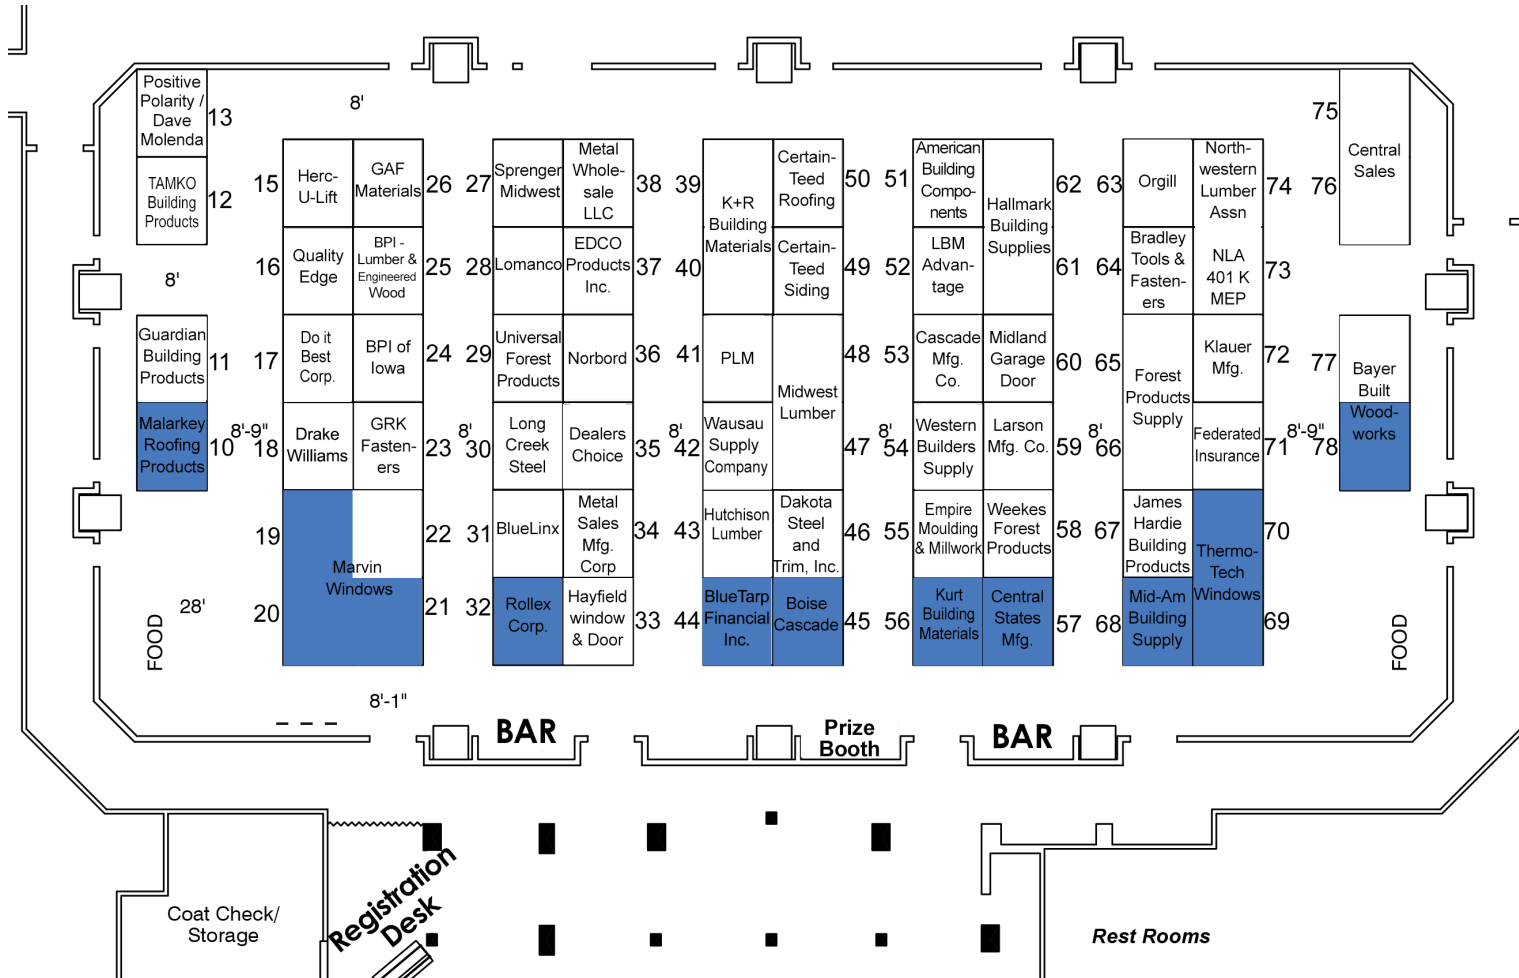

February 26, 2019 • Sheraton West Moines Hotel • Des Moines, Iowa

- Prime Booth Space (blue area) available to members only
- Dimensions of booths are either 8' deep x 10' wide OR reverse dimensions of 10' deep x 8' wide, depending upon the booth location
- Exhibit hall is carpeted
- Venue has both elevated loading dock and ground level loading doors.

See page 2 for a list of reserved booths - UPDATED: January 17, 2019

Color Key:
 = Prime Booth
 = Standard Booth

February 26, 2019 • Sheraton West Moines Hotel • Des Moines, Iowa

- Prime Booth Space (blue area) available to members only
- Dimensions of booths are either 8' deep x 10' wide OR reverse dimensions of 10' deep x 8' wide, depending upon the booth location
- Exhibit hall is carpeted
- Venue has both elevated loading dock and ground level loading doors.
- Show sponsor are highlighted in bold below