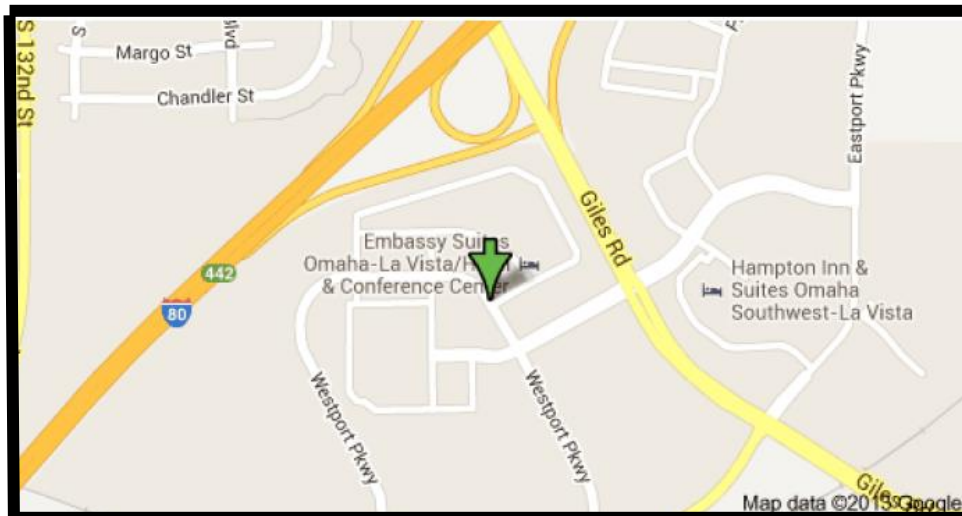

PARKING & DIRECTIONS

Nebraska Lumber Dealers Convention

March 5, 2019

(Tuesday)

**EMBASSY SUITES HOTEL & CONFERENCE CENTER
12520 WESTPORT PARKWAY
LA VISTA, NE 68128**

Parking

Parking at the Embassy Suites is complimentary. There are ample spots for standard or large sized vehicles.

Directions

From the West: Take 1-80 to the Giles Road Exit (Exit #442). Turn south onto Giles Road. Take the next right onto Southport Parkway and then take another right onto Westport Parkway. The Embassy Suites is on your right.