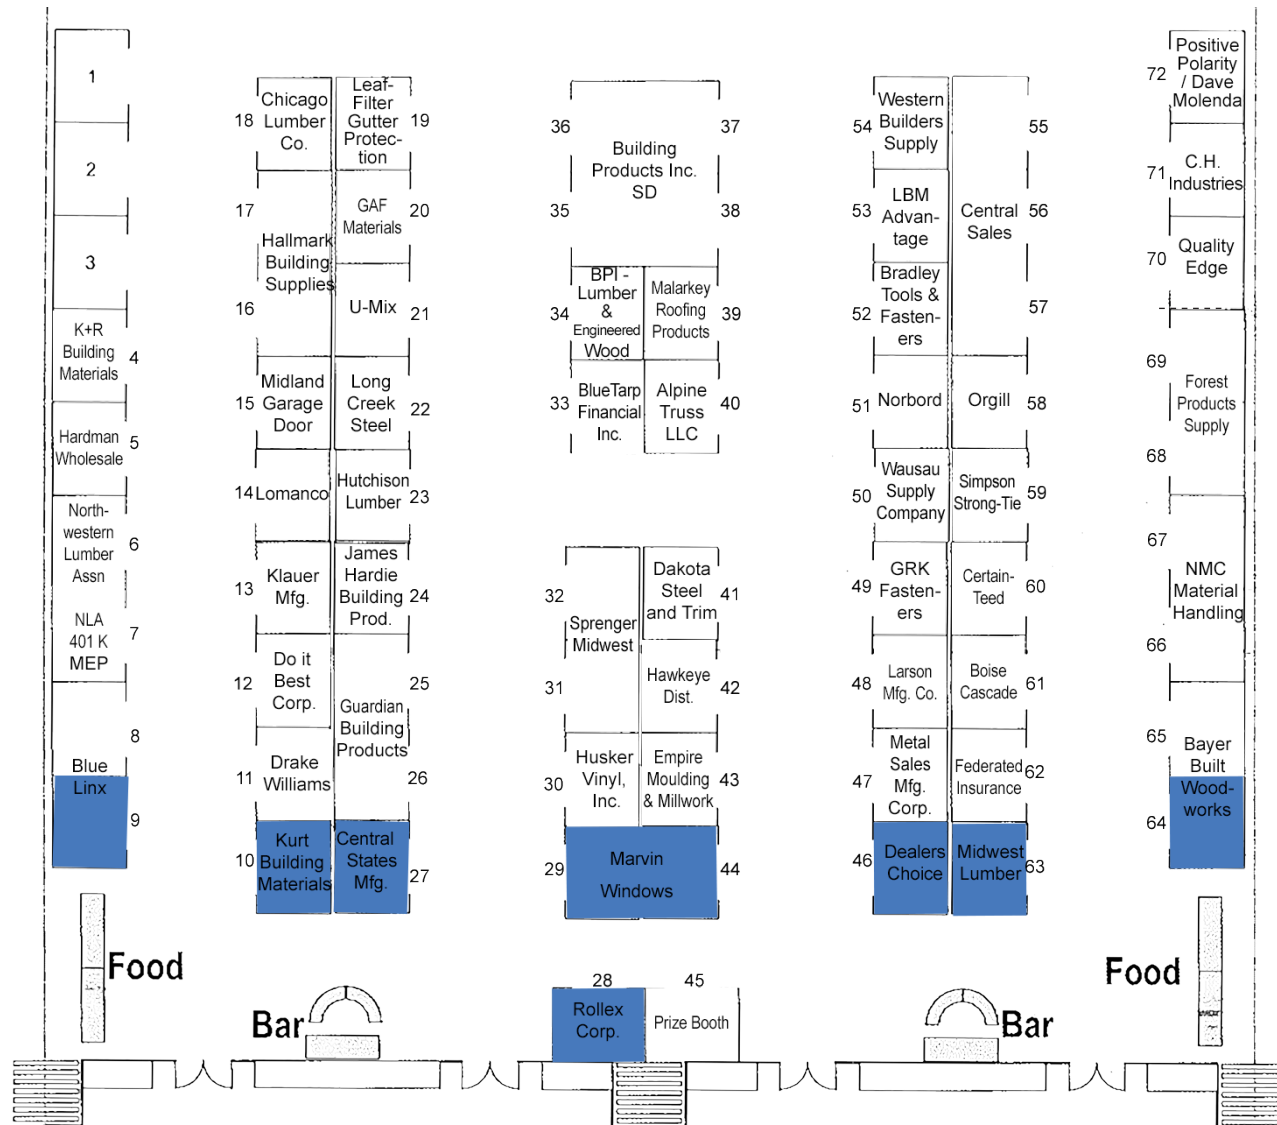

# March 5, 2019 • Embassy Suites • Omaha, Nebraska

- Prime Booth Space (blue area) available to members only
- Dimensions of booths are either 8' deep x 10' wide OR reverse dimensions of 10' deep x 8' wide, depending upon the booth location
- Exhibit hall is carpeted
- Venue has both ground level loading doors and elevated loading dock
- Electricity can be ordered directly through Embassy Suites. Order forms can be found online at [www.nlassn.org](http://www.nlassn.org).

## Reserved Booths - Updated January 17, 2019

Color Key:  
 = Prime Booth  
 = Standard Booth

## March 5, 2019 • Embassy Suites • Omaha, Nebraska

- Prime Booth Space (blue area) available to members only
- Dimensions of booths are either 8' deep x 10' wide OR reverse dimensions of 10' deep x 8' wide, depending upon the booth location
- Exhibit hall is carpeted
- Venue has both ground level loading doors and elevated loading dock
- Electricity can be ordered directly through Embassy Suites. Order forms can be found online at [www.nlassn.org](http://www.nlassn.org)
- Sponsors are highlighted in bold below