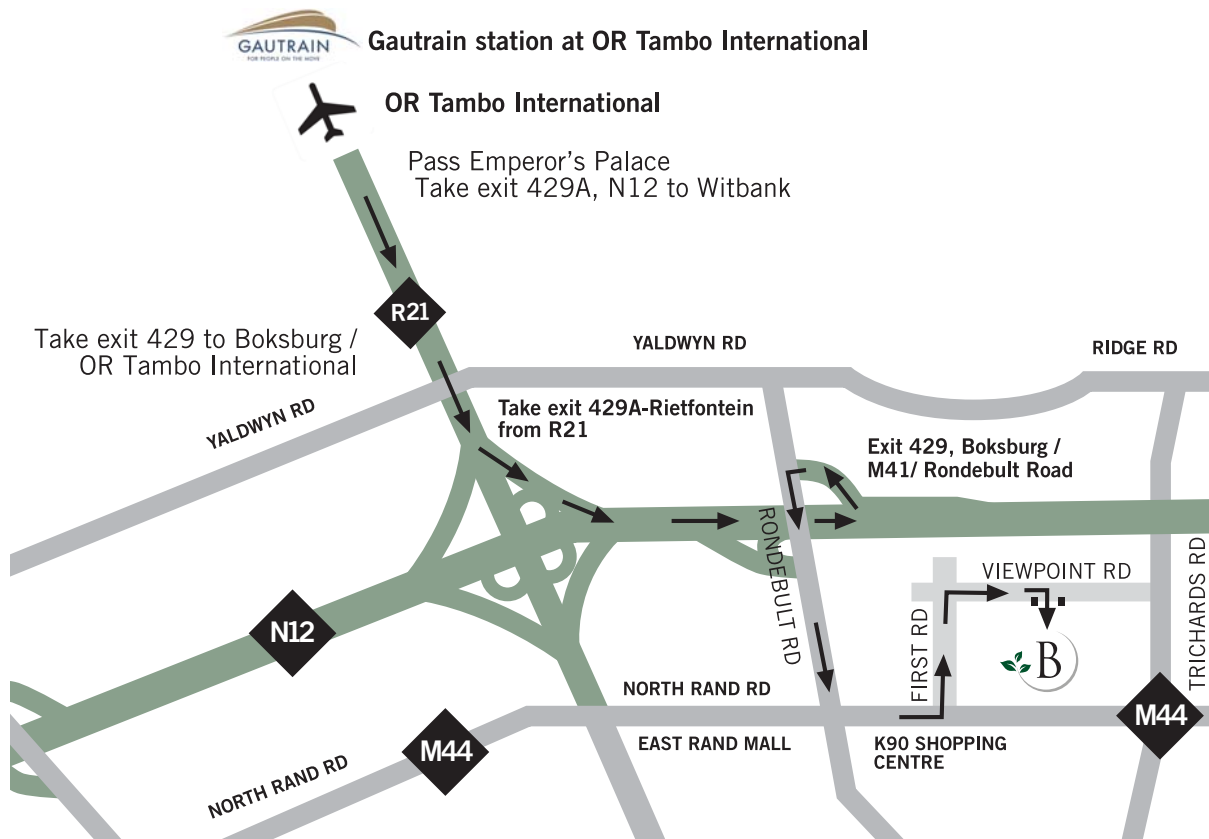

DIRECTIONS TO BIRCHWOOD AND SILVERBIRCH