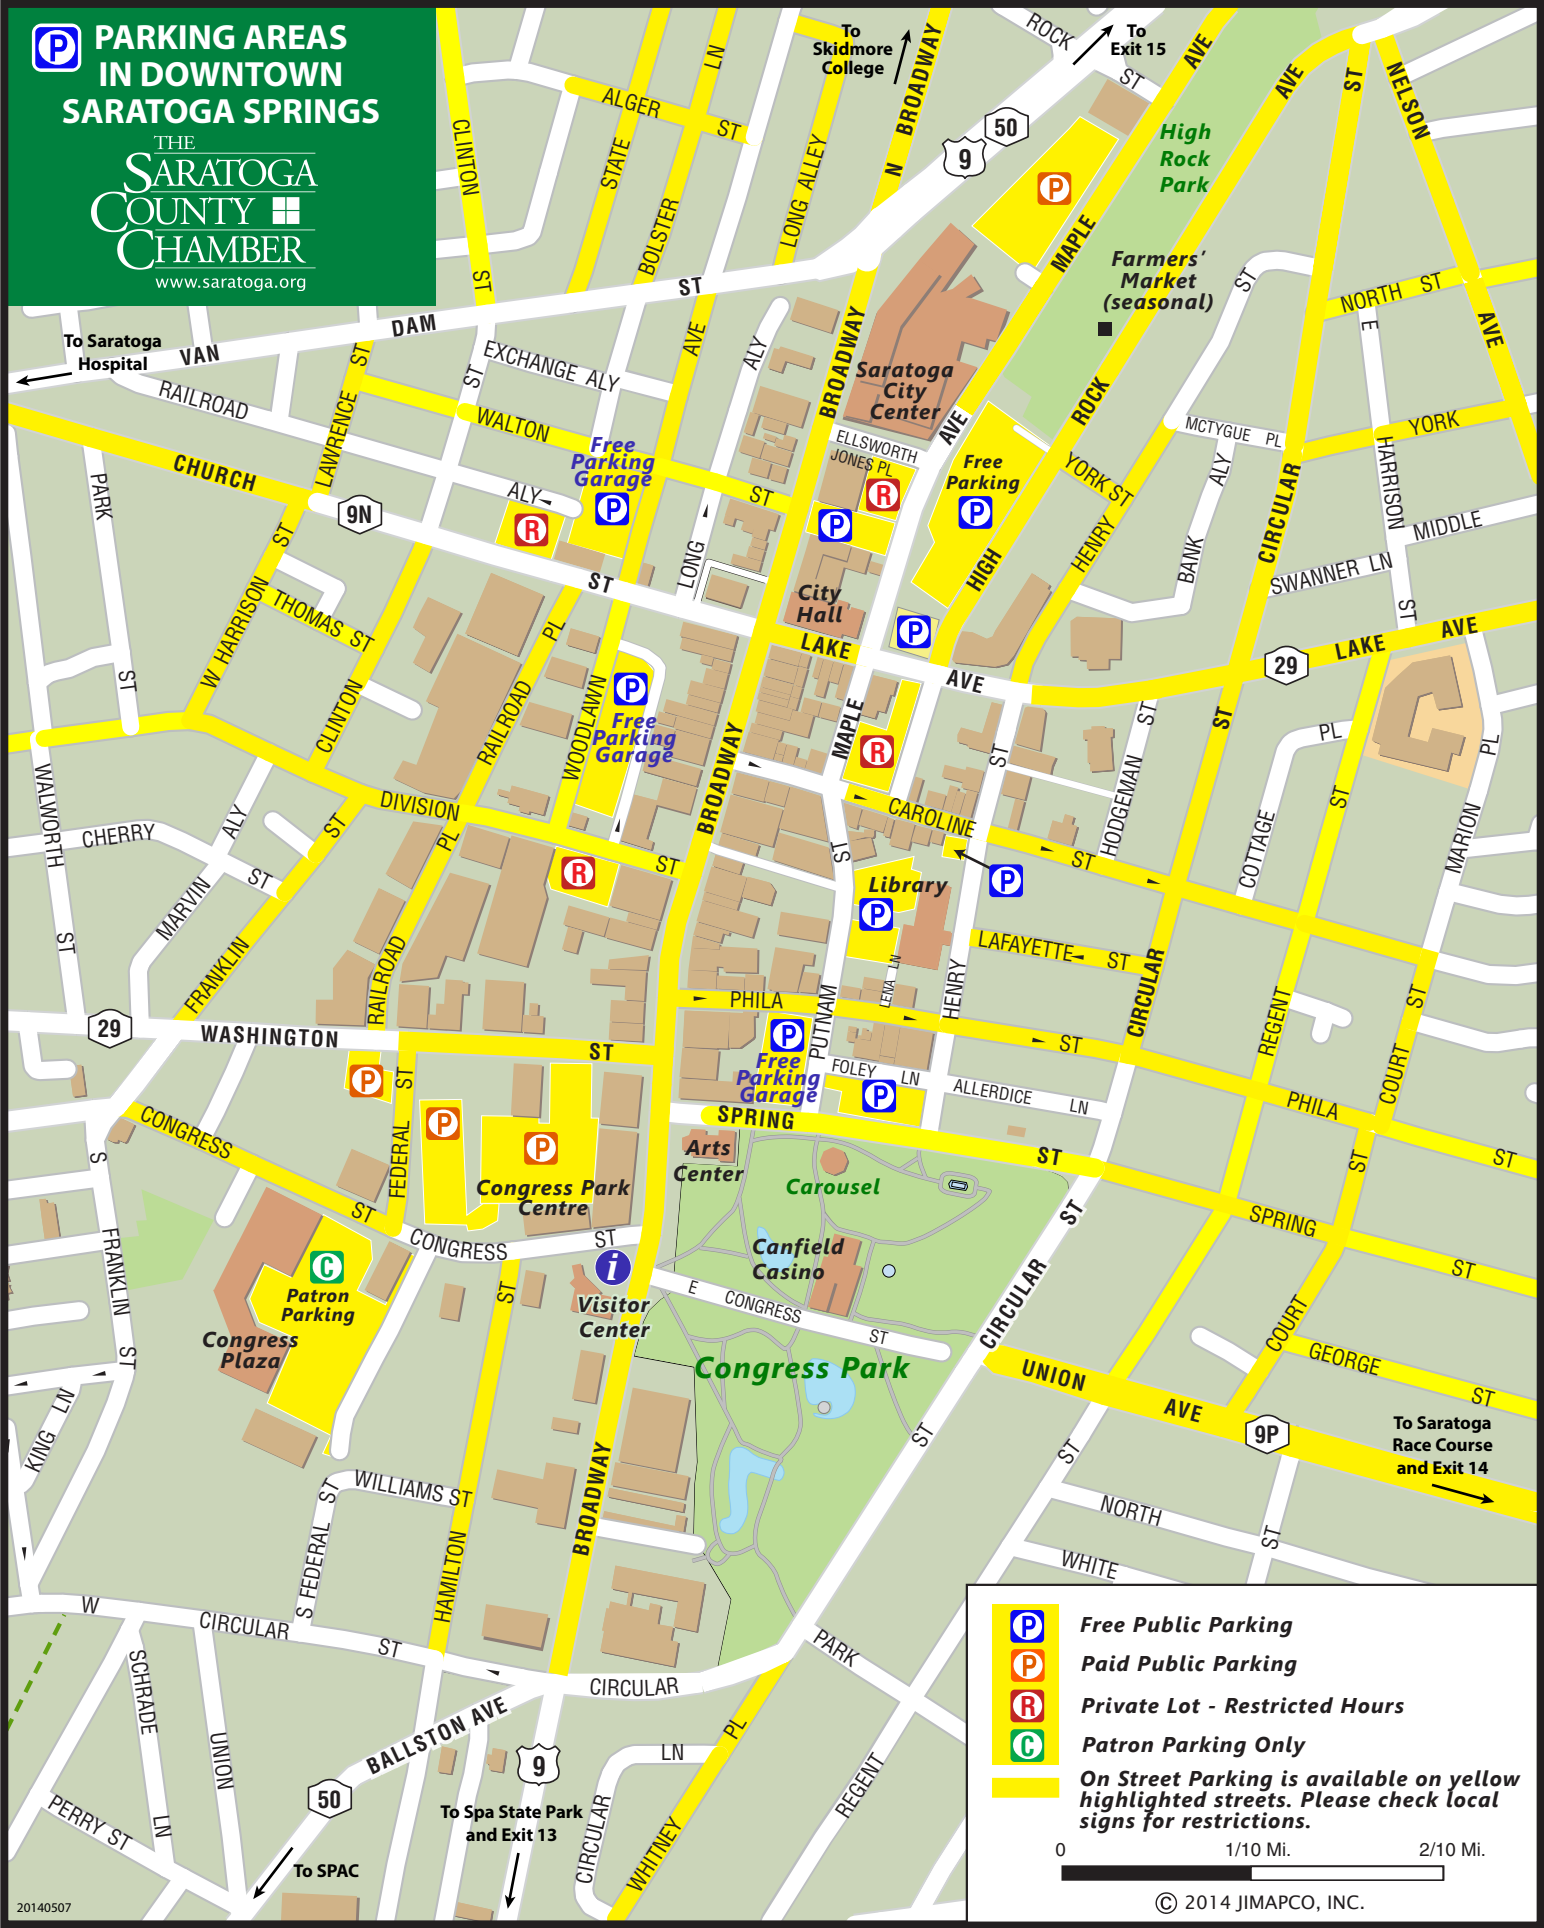

PARKING AREAS IN DOWNTOWN SARATOGA SPRINGS

- Free Public Parking
- Paid Public Parking
- Private Lot - Restricted Hours
- Patron Parking Only

On Street Parking is available on yellow highlighted streets. Please check local signs for restrictions.