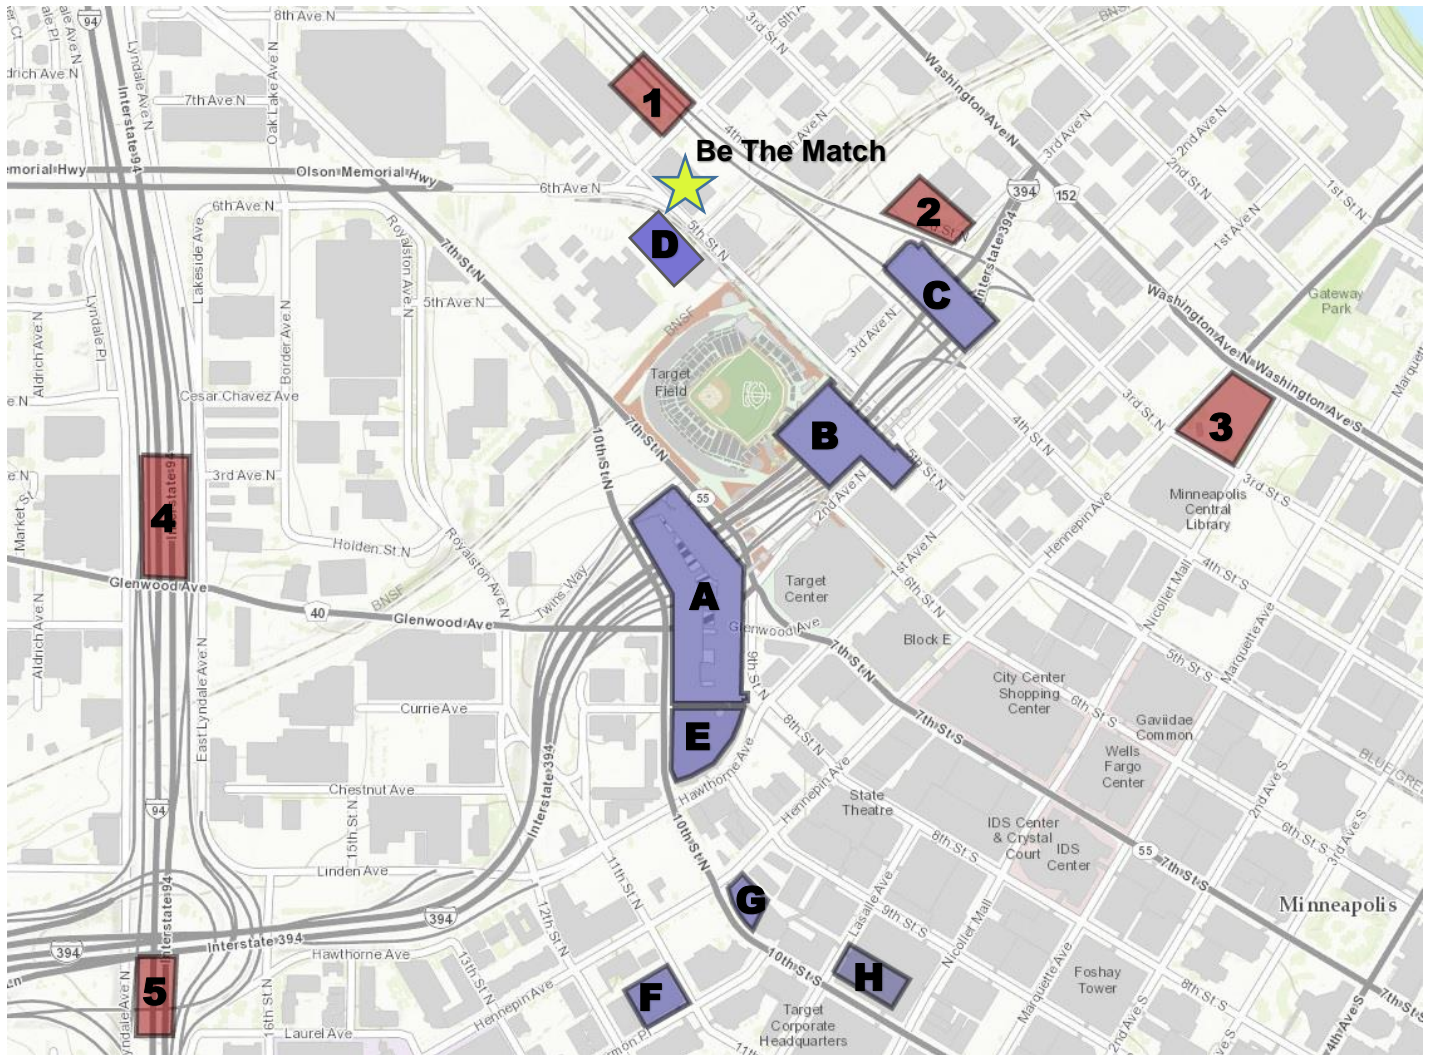

Parking Options near NMDP/Be The Match

To assist you in your planning for the move to the North Loop, Human Resources has put together the listing below of parking options near the new building. **This is not an extensive list**; other parking and commuting options exist.

Parking Ramps

- A** Ramp A
- B** Ramp B
- C** Ramp C
- D** Target Field Station Ramp
- E** Hawthorne Transportation Center
- F** 11th & Harmon Ramp
- G** Hennepin at 10th
- H** LaSalle at 10th

Parking Lots

- 1** North 4th Street Lot
- 2** Third Ave North Lot
- 3** North Terminal Lot
- 4** Glenwood (Farmers Market)
- 5** Basilica Lot

**Prices and options are subject to change. Please visit the links below for additional information.*

Parking Ramps

- A Ramp A**
1st Hour: \$3.00
Daily: 4 - 12 hrs: \$11.00
Monthly: \$140.00
Carpool I-394 or I-94: \$20.00
Carpool Other: \$99.00
Event: \$10.00 - \$15.00
- B Ramp B**
1st Hour: \$3.00
Daily: 4 - 12 hrs: \$11.00
Monthly: \$140.00
Carpool I-394 or I-94: \$20.00
Carpool Other: \$99.00
Event: \$10.00 - \$17.00
- C Ramp C**
1st Hour: \$3.00
Daily: 4 - 12 hrs: \$8.00
Monthly: \$125.00
Reserved: n/a
Carpool I-394 or I-94: \$20.00
Carpool Other: \$99.00
Event: \$9.00 - \$15.00
- D Target Field Station Ramp**
Monthly: \$120.00, M-F 6:00 AM-5:00 PM entry; Exit by 5:30PM
Monthly: \$240.00 24/7 access
Hourly rates: begin at \$3.00
- E Hawthorne Transportation Center**
1st Hour: \$2.75
Daily: 4 - 12 hrs: \$8.00
Monthly: \$130.00
Event: \$9.00 - \$15.00
- F 11th & Harmon Ramp**
1st Hour: \$2.50
Daily: 4-12 hours \$9.75
Monthly: \$185.00
Reserved: \$210.00
Event: \$5.00 - \$10.00
- G Hennepin at 10th**
1st Hour: \$3.50
Daily: 6 - 24 hrs: \$11.25
Monthly: \$210.00
Event: \$7.00 - \$12.00
- H LaSalle at 10th**
1st Hour: \$5.00
Daily: 5 - 9 hrs: \$18.00
Monthly: \$265.00