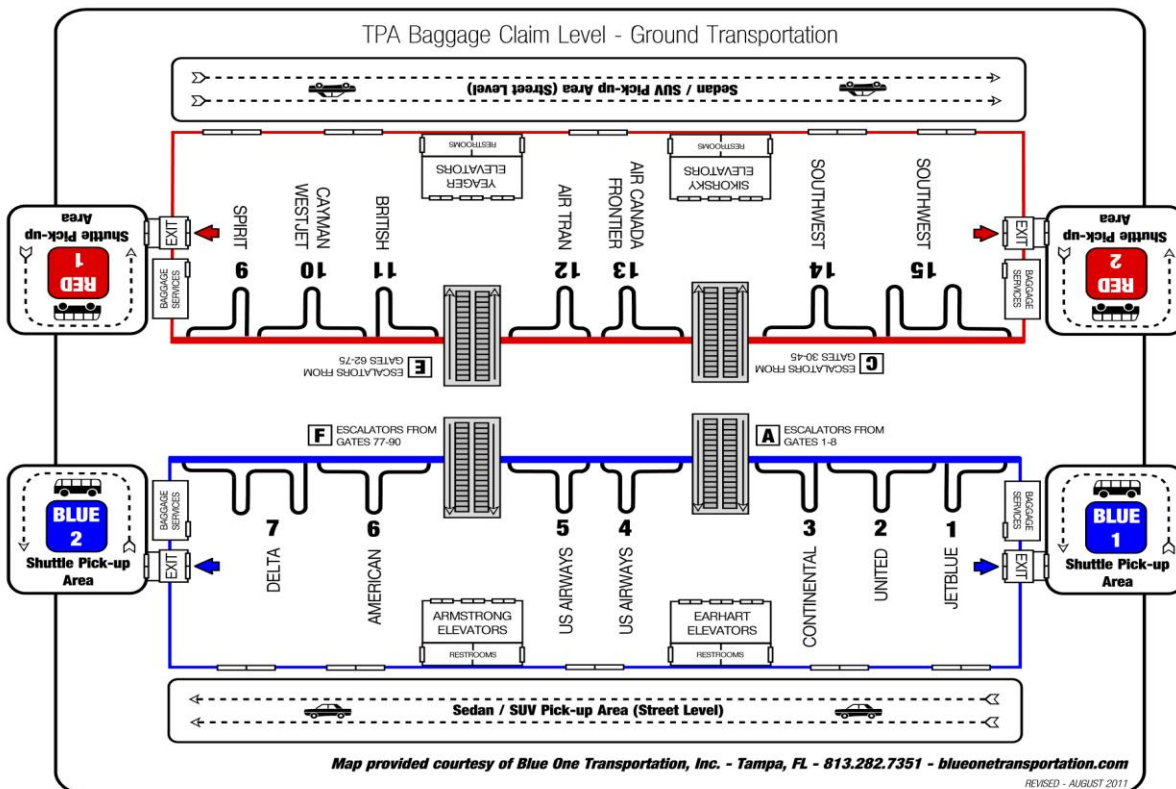

Airport / Charter Busses/ Cruise Lines / Dinners / Meetings/ Wedding

Non-Stop Airport Transportation

Blue One Transportation, the Hilton Tampa Downtown's preferred shuttle service, offers non-stop transportation to and from the Tampa International Airport. No reservations are needed.

USASBE – Special Pricing is \$11 per person each way. Please call our hotline (813) 333-3598 when your plane lands and follow the map to Shuttle Pickup Area.

Please print flyer to receive discount.

When departing the Hilton, please meet our shuttle at the top of every hour starting at 6am.