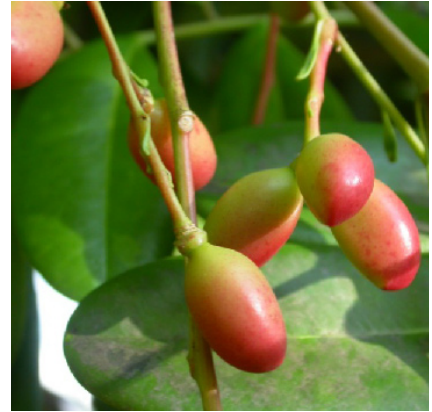

Paradise Tree

Simbarouba glauca

Description: The Paradise Tree is found in costal hammocks throughout South Florida. It produces yellowish springtime blooms followed by small clusters of dark purple edible fruits.

Height: Typically 30-50 feet.

Light: Full sun.

Drought Tolerance: Moderate.

Wildlife and Ecology: Its fruits attract birds.